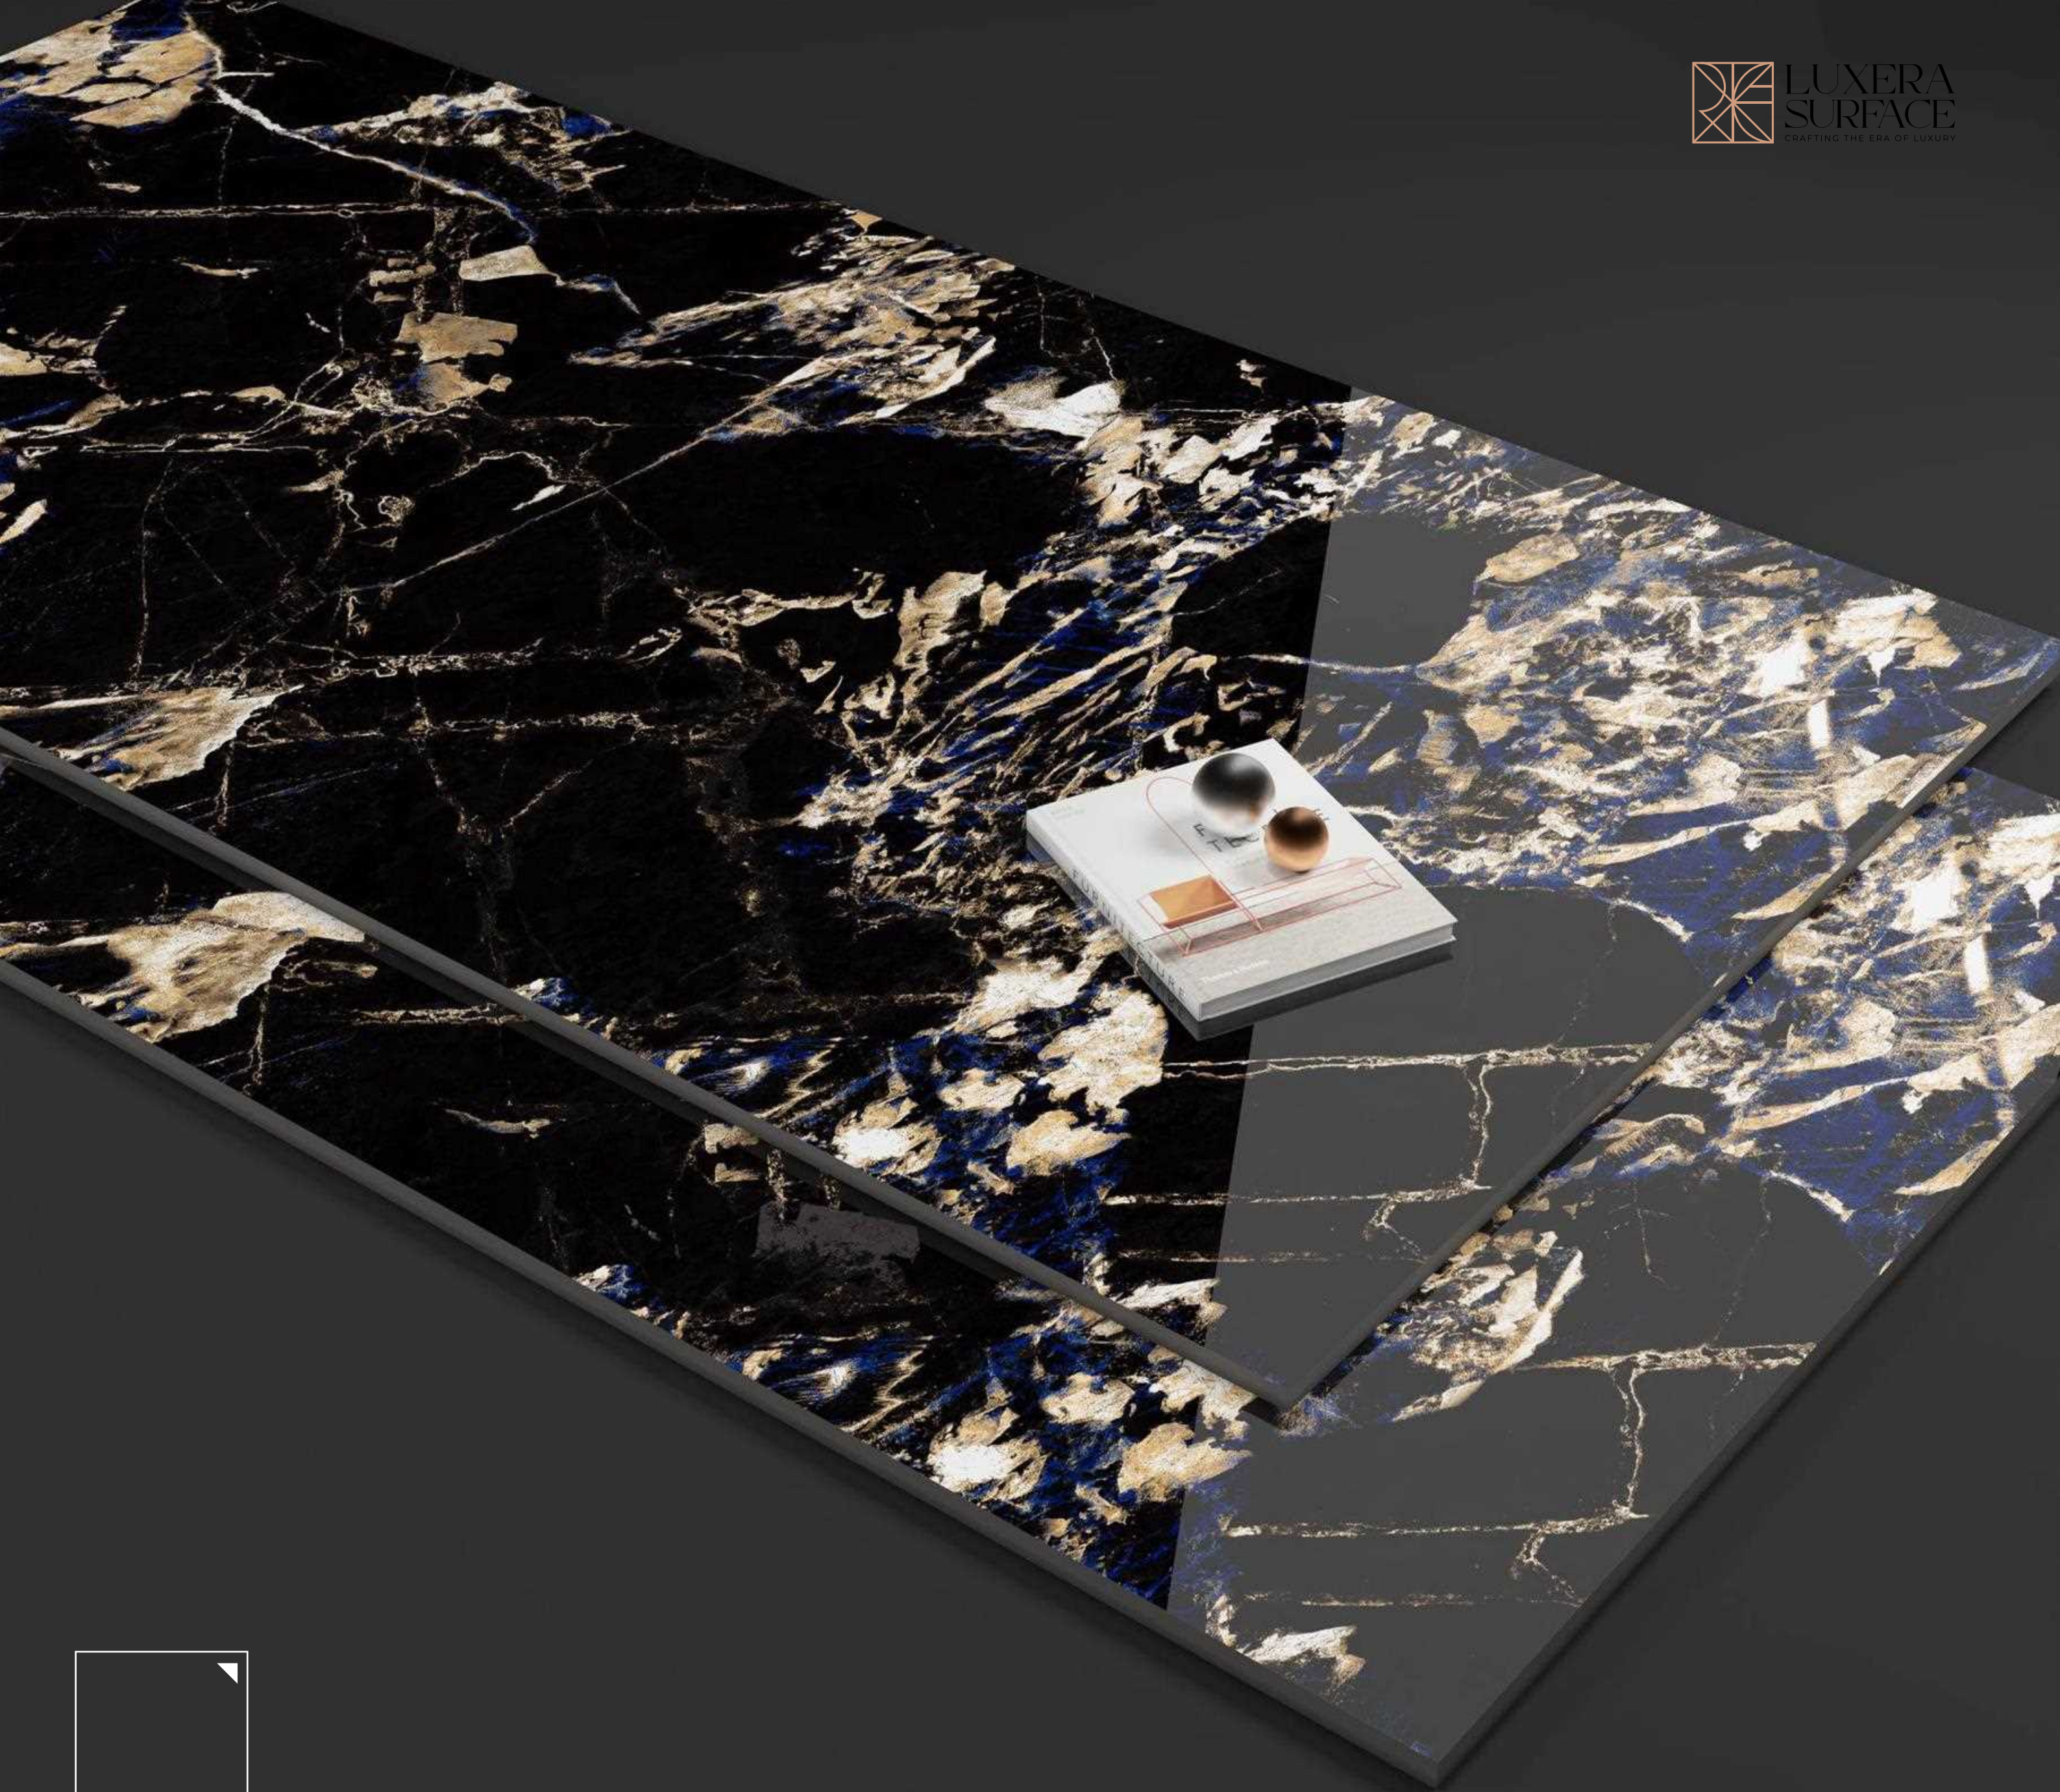

DESIGN

**LAVIS
BLUE**

SIZE

**600X
1200MM**

FINISH

**SUPER
HIGH GLOSS**

600x
1200MM

LAVIS BLUE