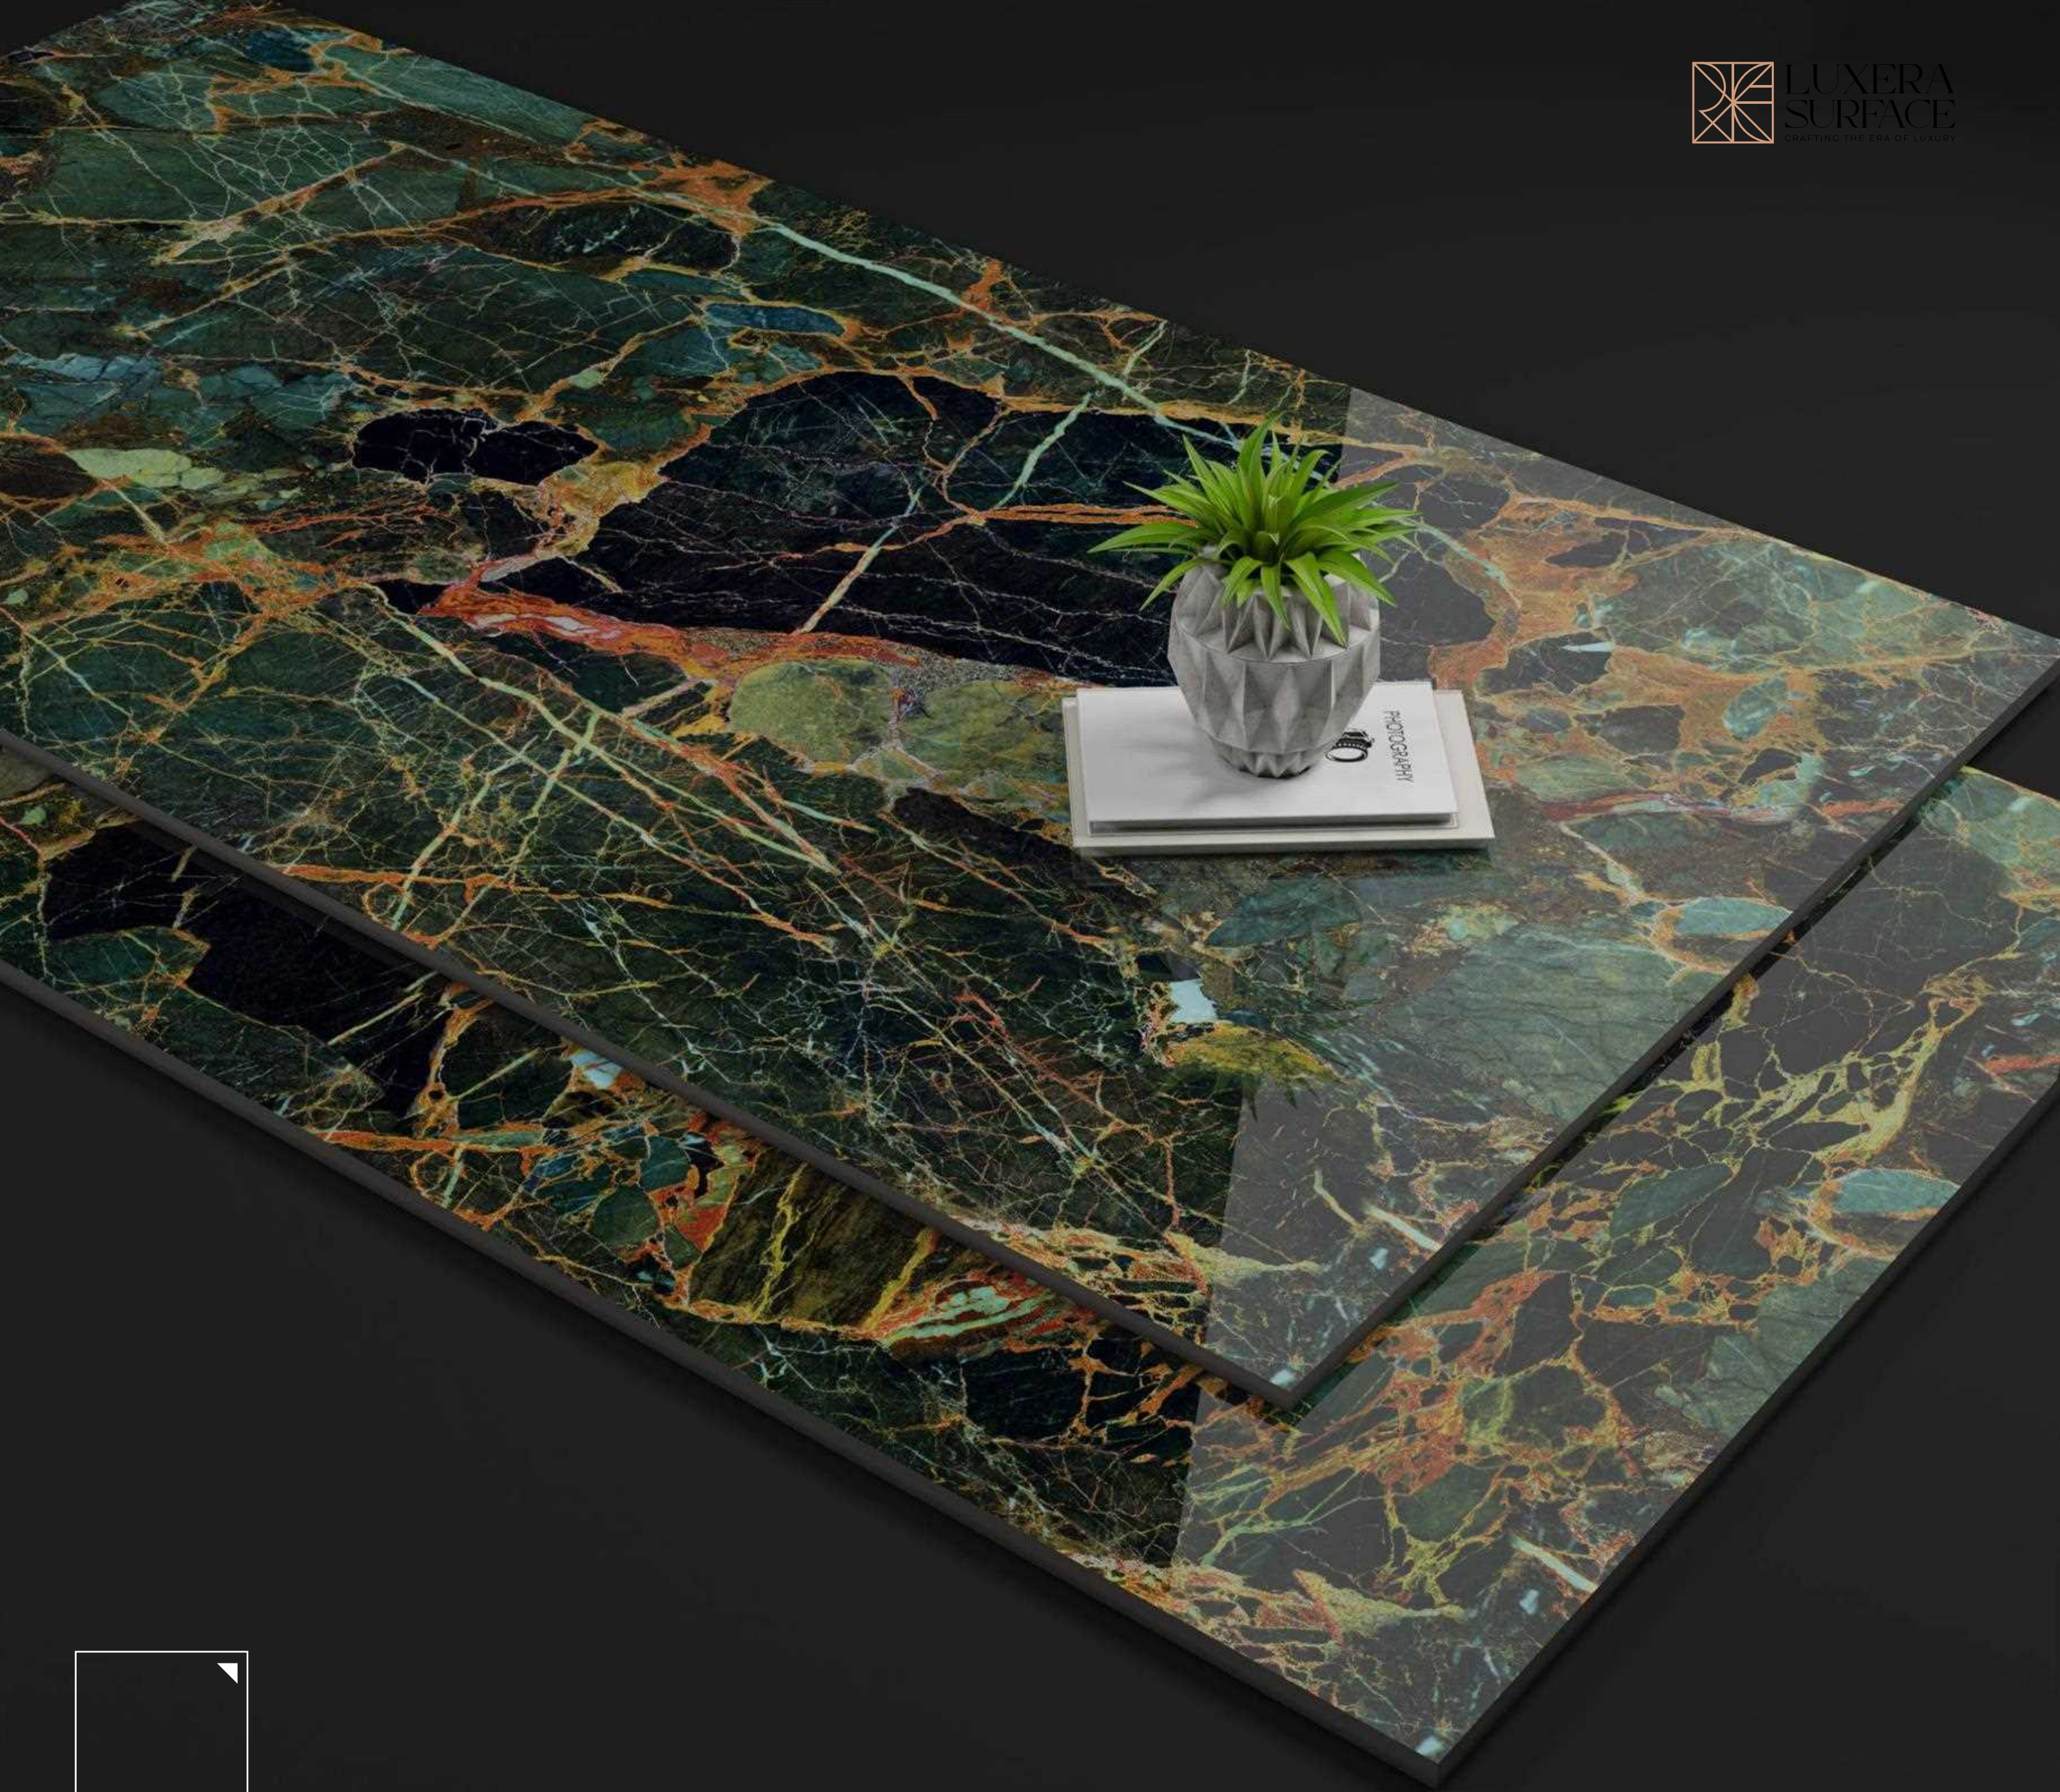

DESIGN

**ROYAL
OPERA GREEN**

SIZE

**600X
1200MM**

FINISH

**SUPER
HIGH GLOSS**

600x
1200MM

ROYAL OPERA GREEN