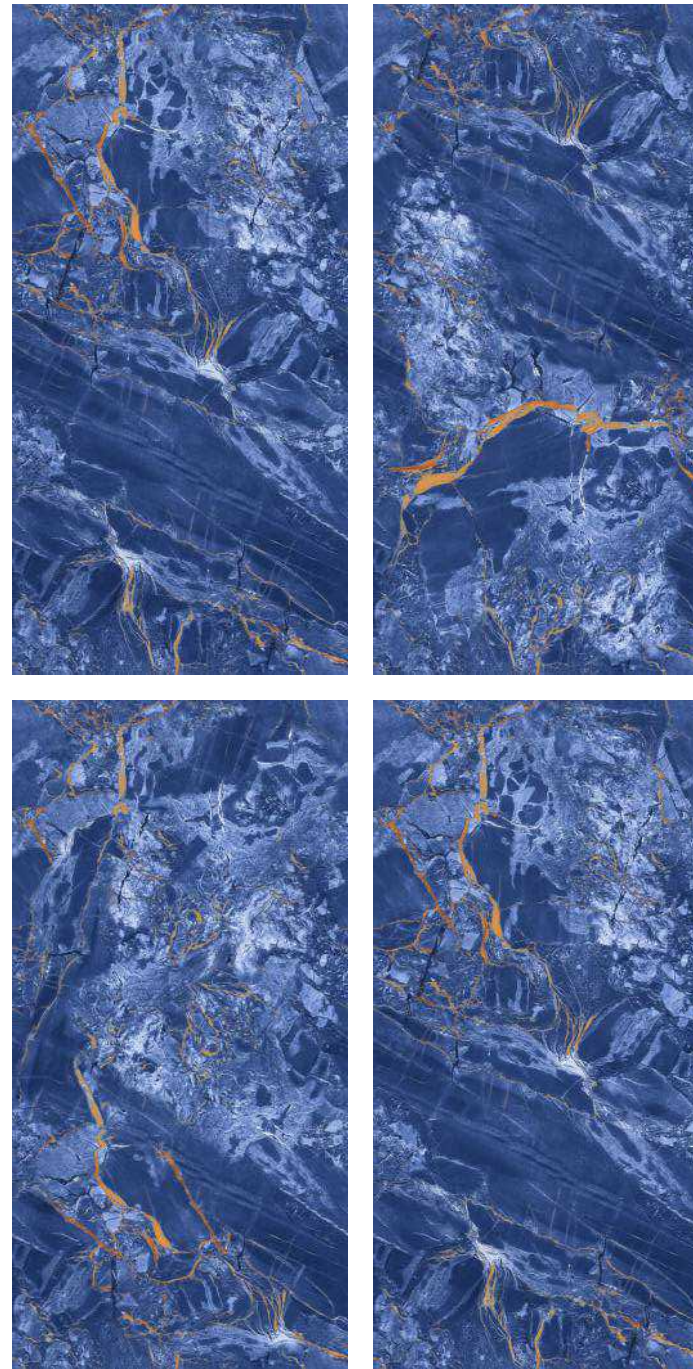

DESIGN

**MAJESTIC
GOLD**

SIZE

**600X
1200MM**

FINISH

**SUPER
HIGH GLOSS**

LUXERA
SURFACE
CRAFTING THE ERA OF LUXURY

NEW
ARRIVAL