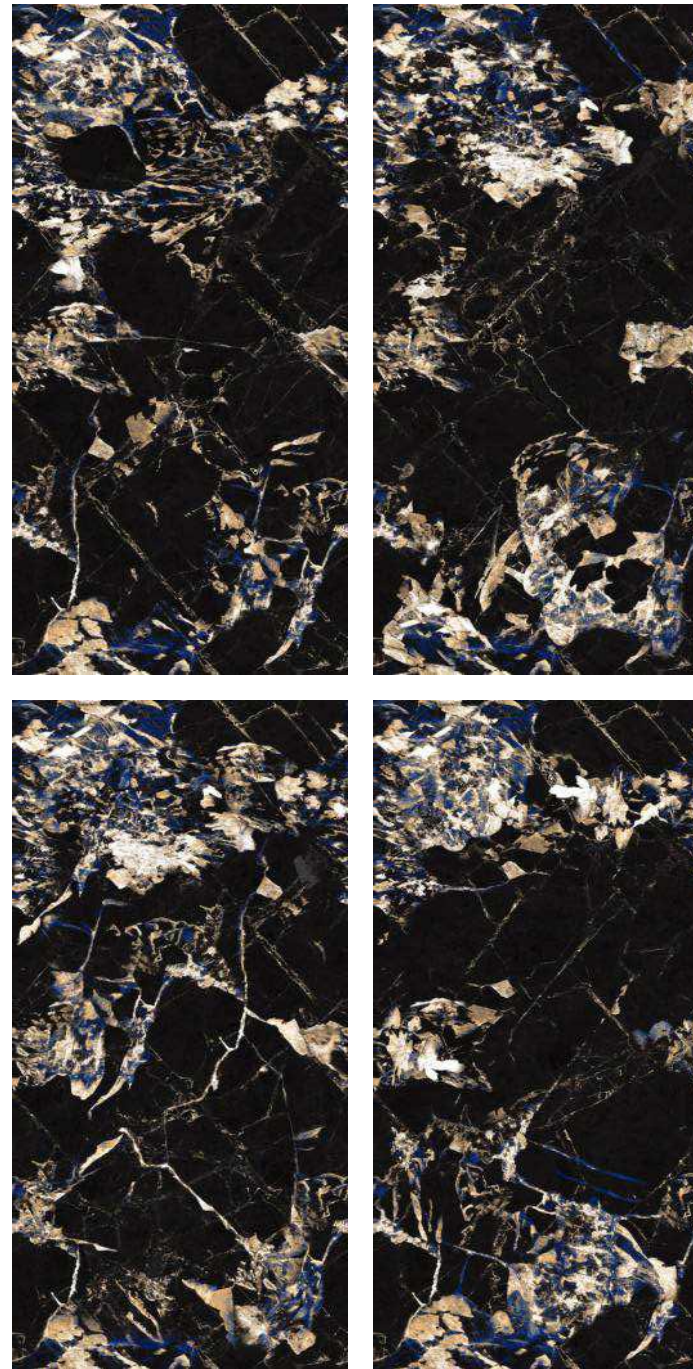

DESIGN

**FRANK
PISOS**

SIZE

**600X
1200MM**

FINISH

**SUPER
HIGH GLOSS**

RANDOM 04

Super
**HIGH
GLOSS** 