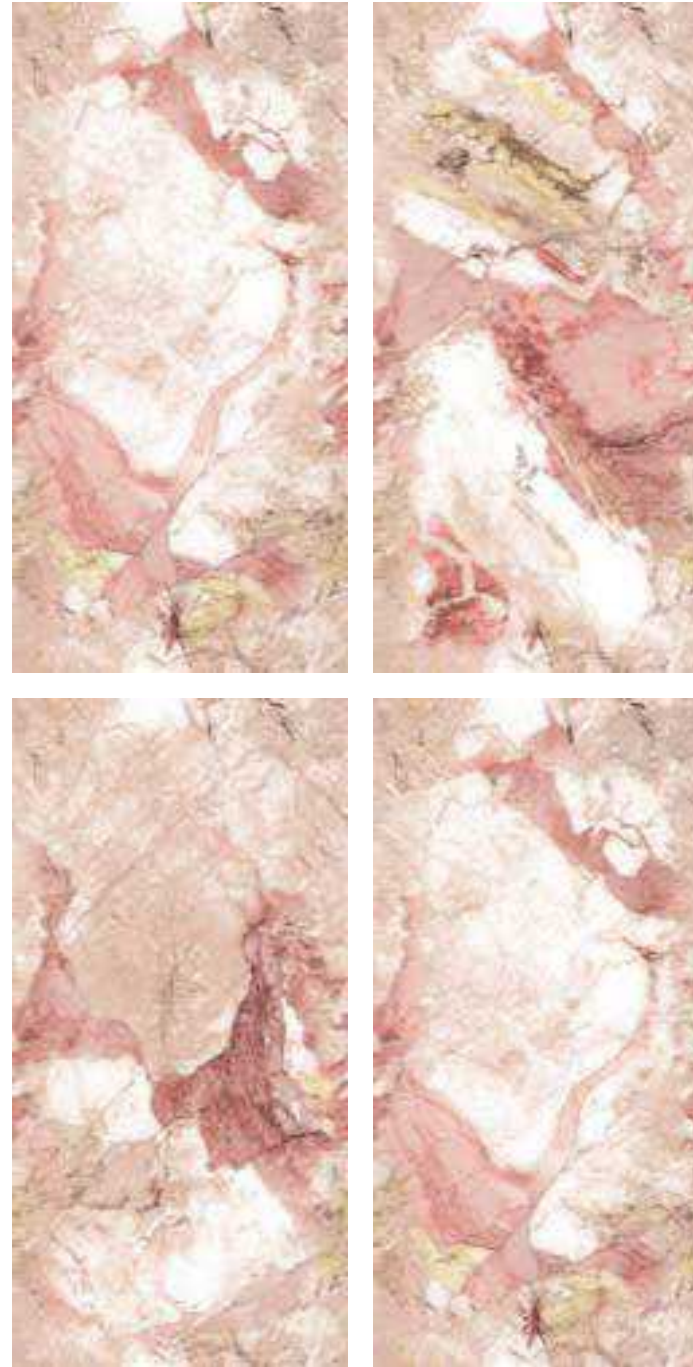

**600X
1200MM**

FINISH

**SUPER
HIGH GLOSS**

600x
1200MM

REZORTA RED

REZORTA RED

RANDOM 03

Super
**HIGH
GLOSS** 