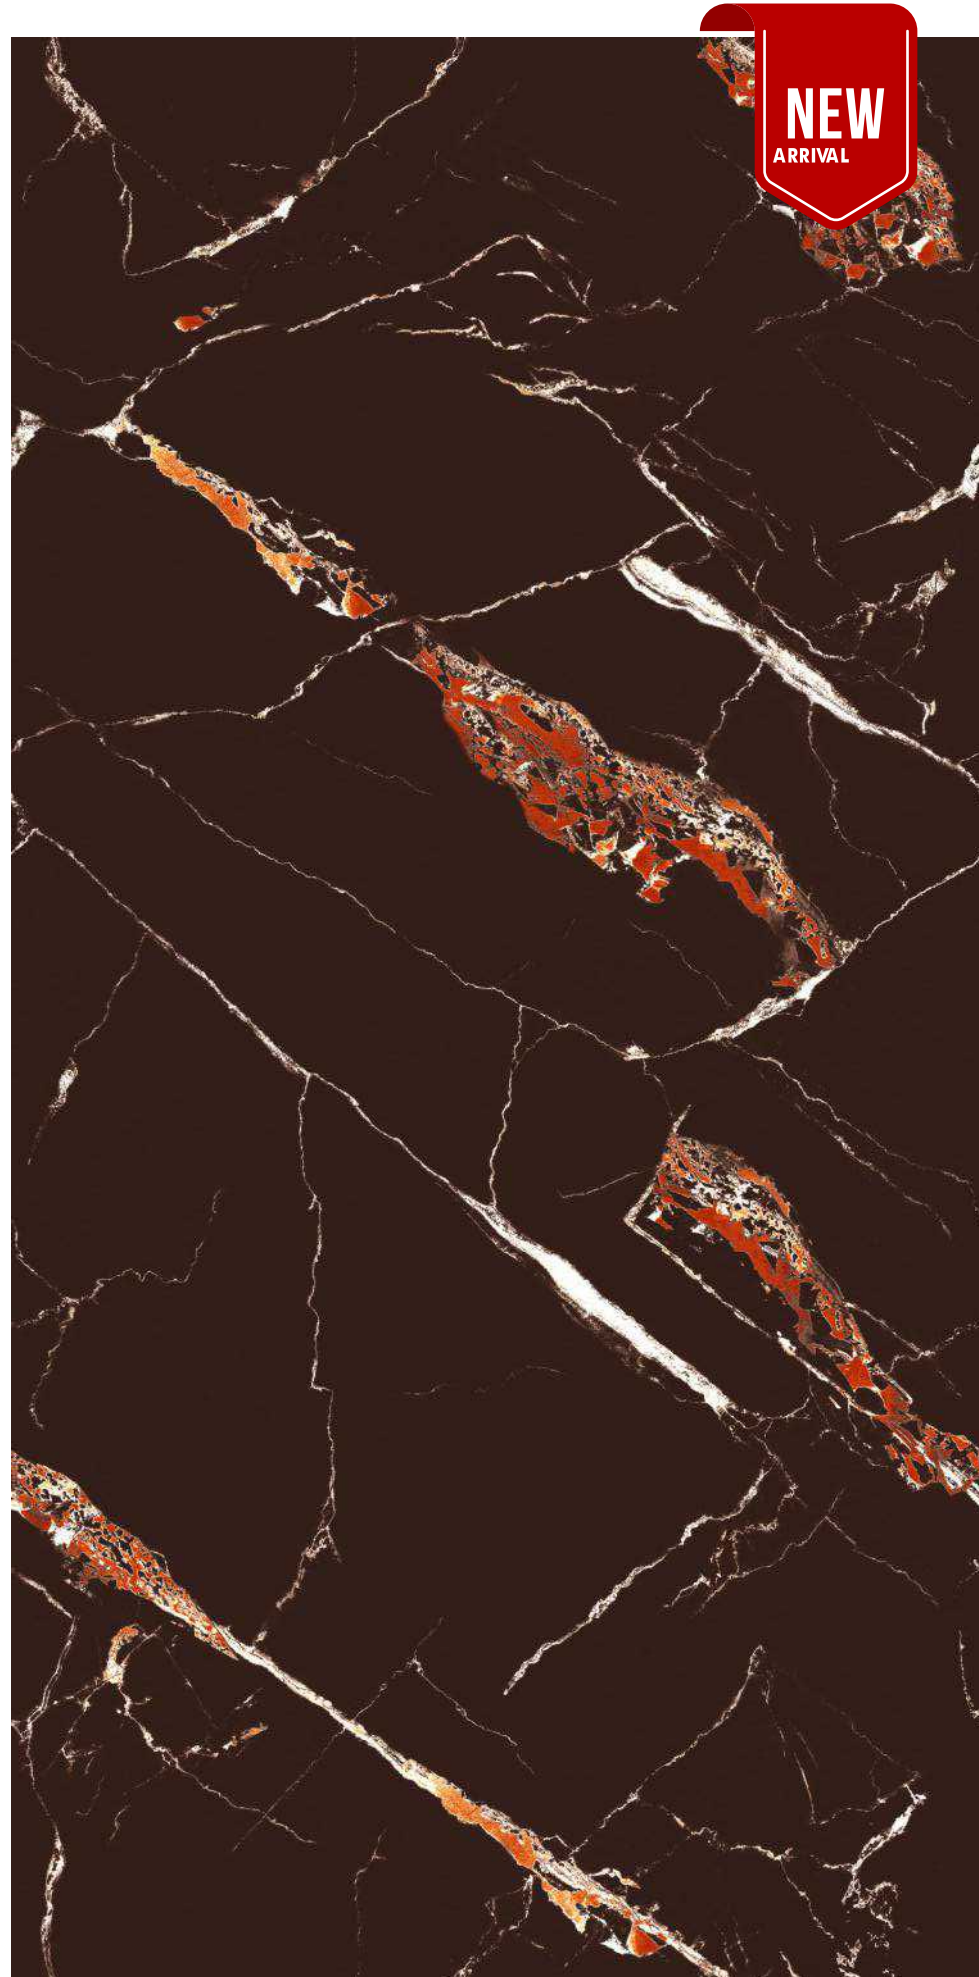

RANDOM 04

Super
**HIGH
GLOSS**

DESIGN

**REZORTA
RED**

SIZE

**600X
1200MM**

FINISH

**SUPER
HIGH GLOSS**