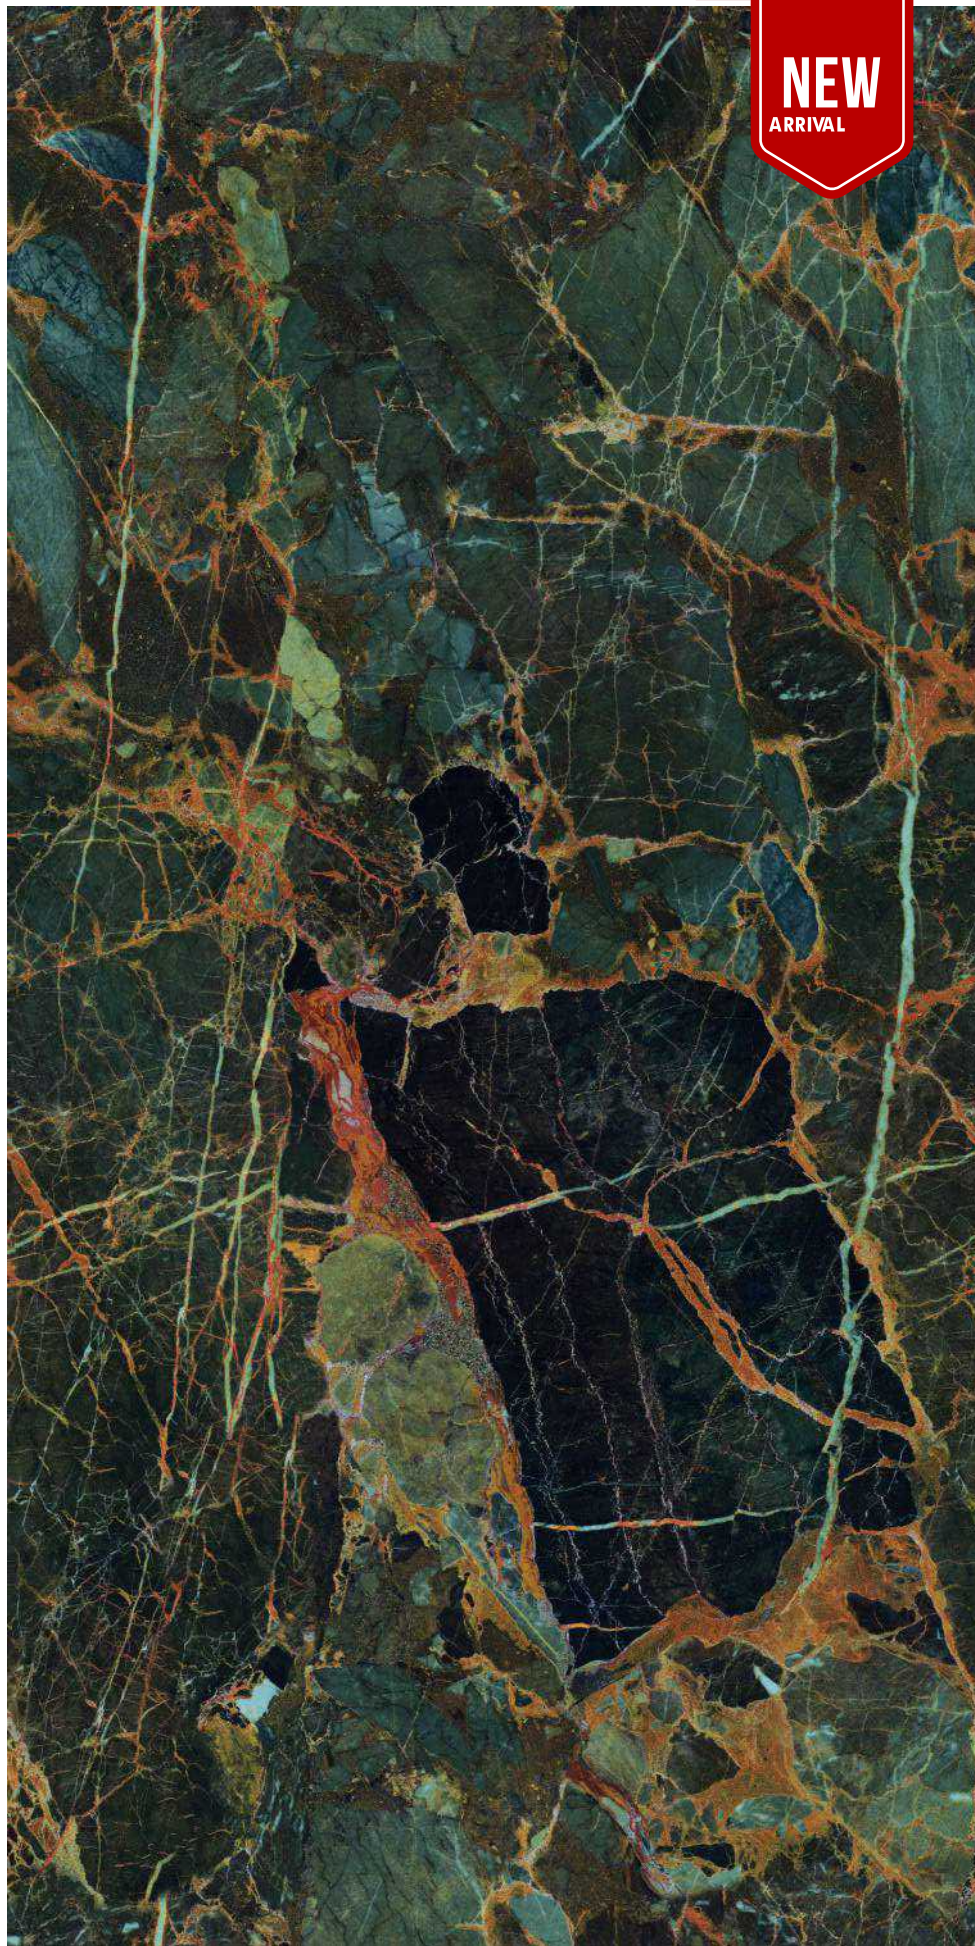

RANDOM 04

Super
**HIGH
GLOSS**

DESIGN

**ROYAL
OPERA GREEN**

SIZE

**600X
1200MM**

FINISH

**SUPER
HIGH GLOSS**