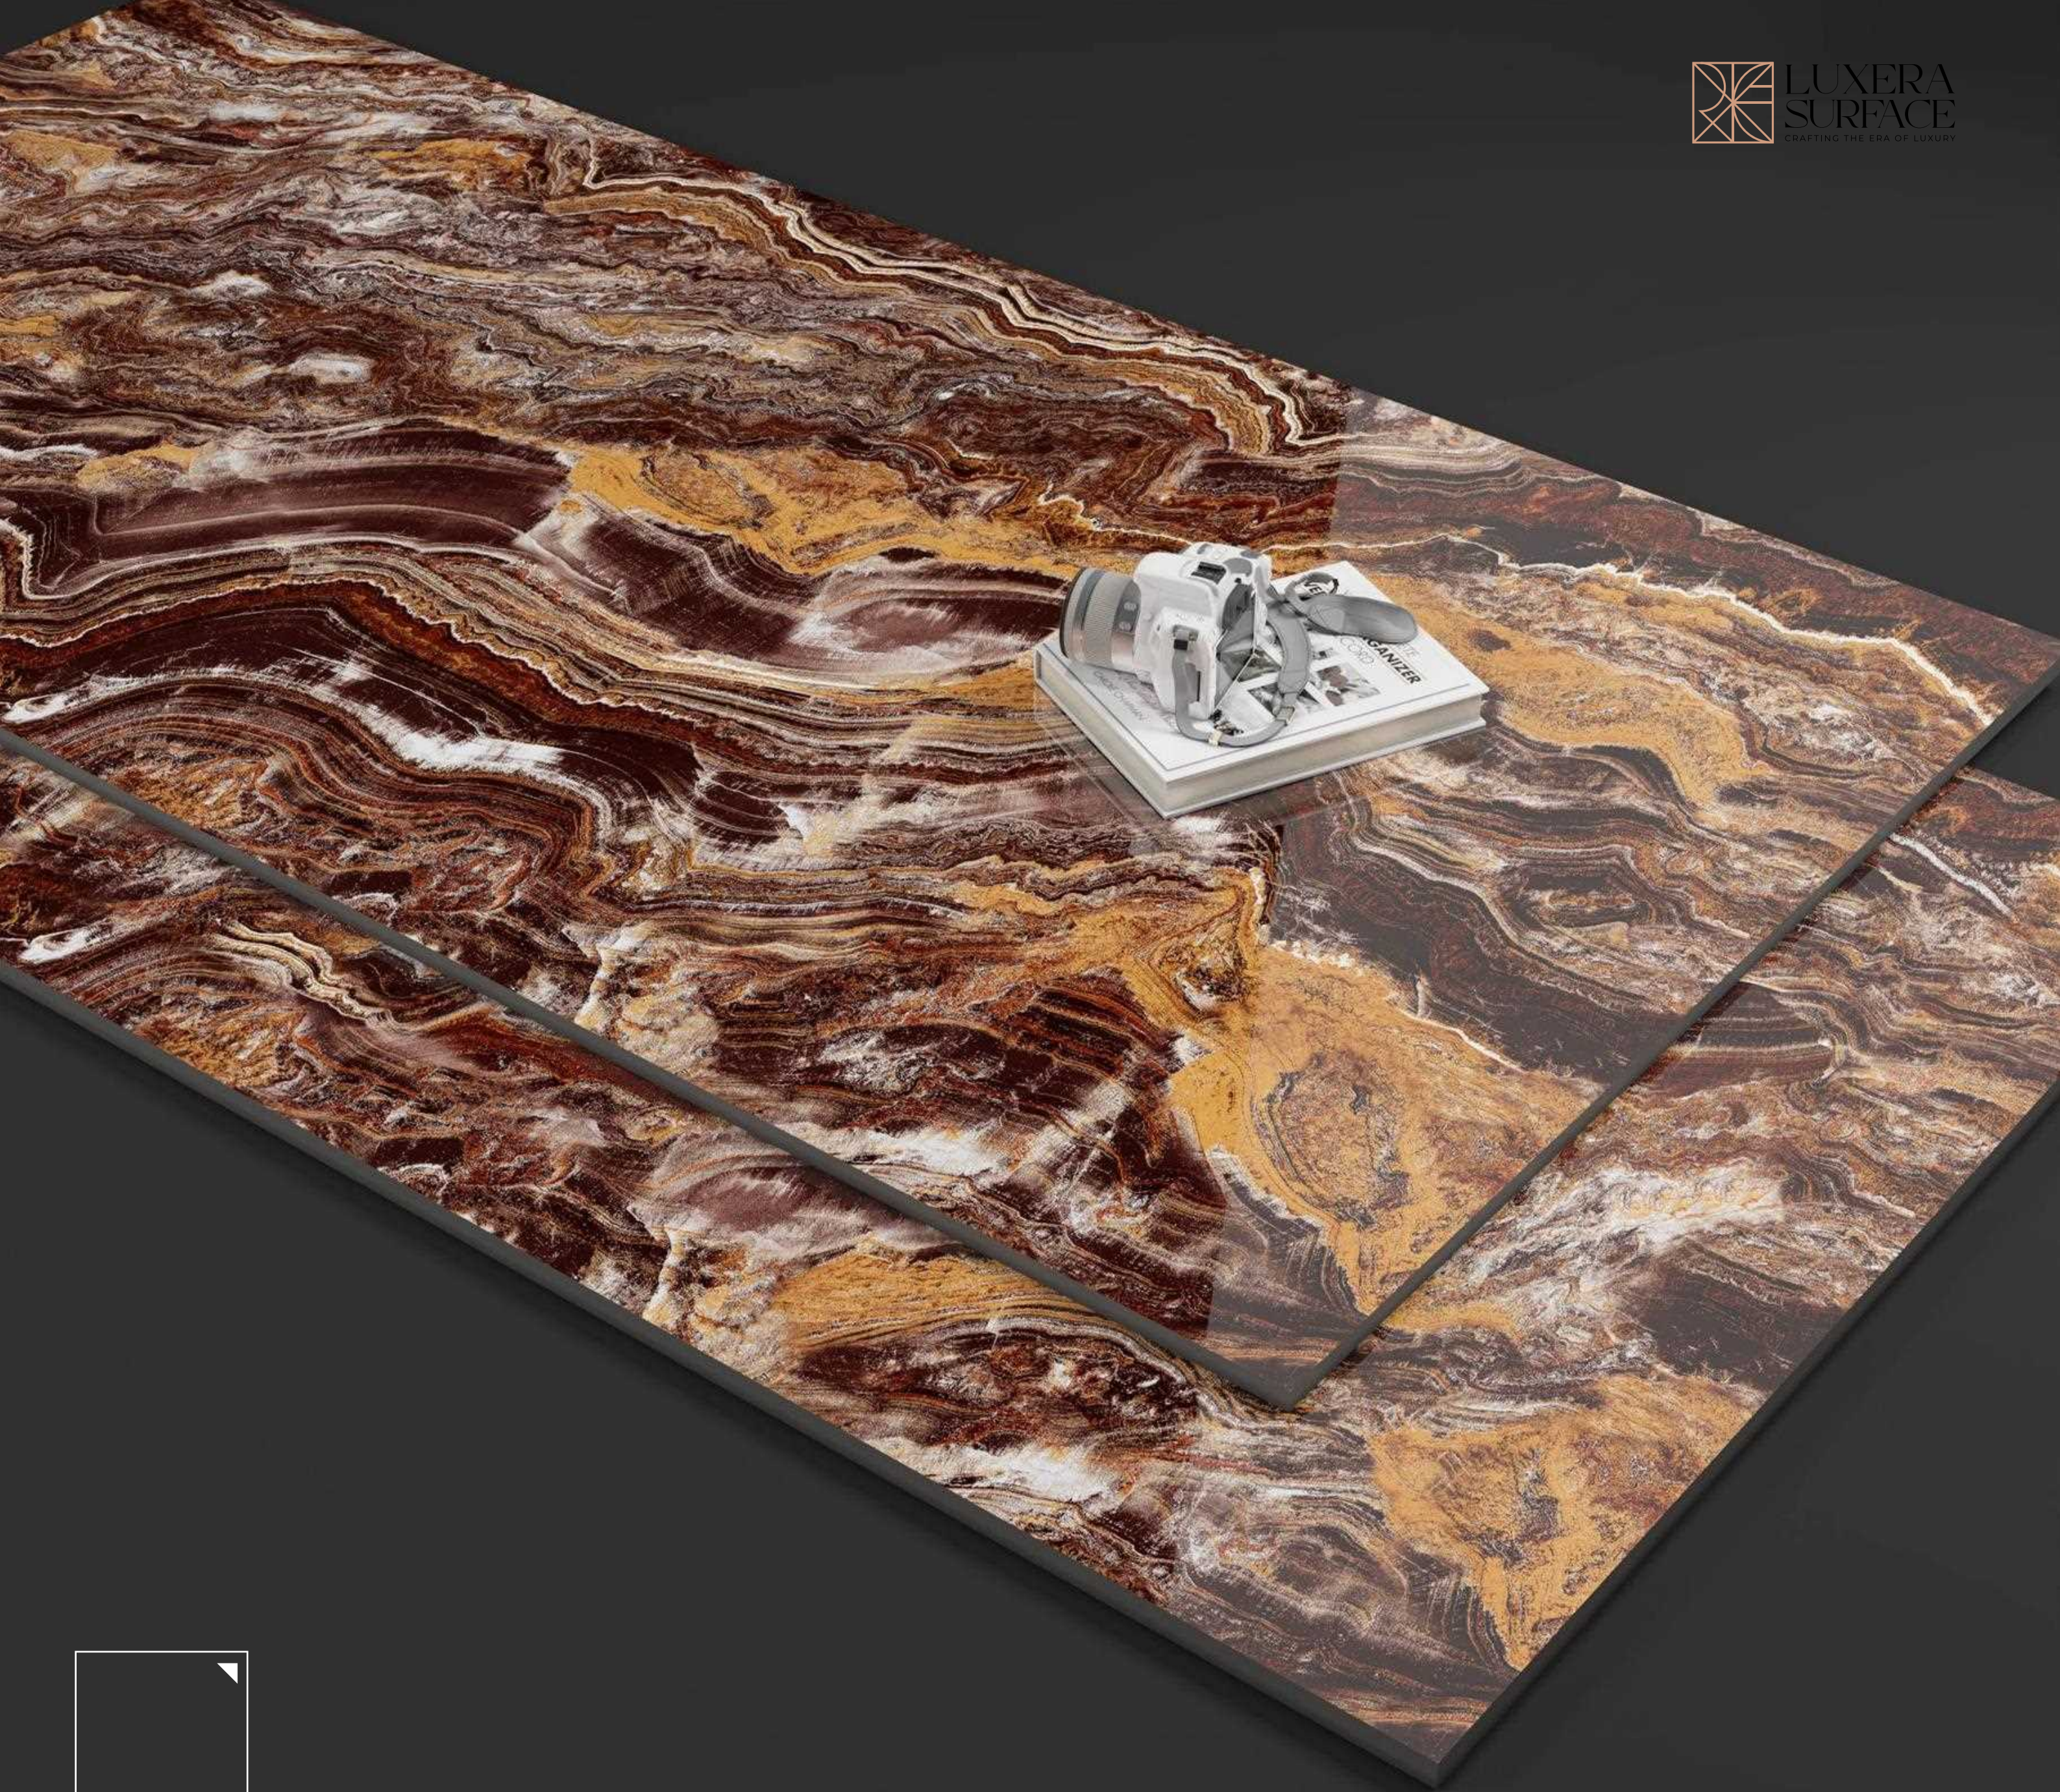

600x
1200MM

BULGARIA BROWN