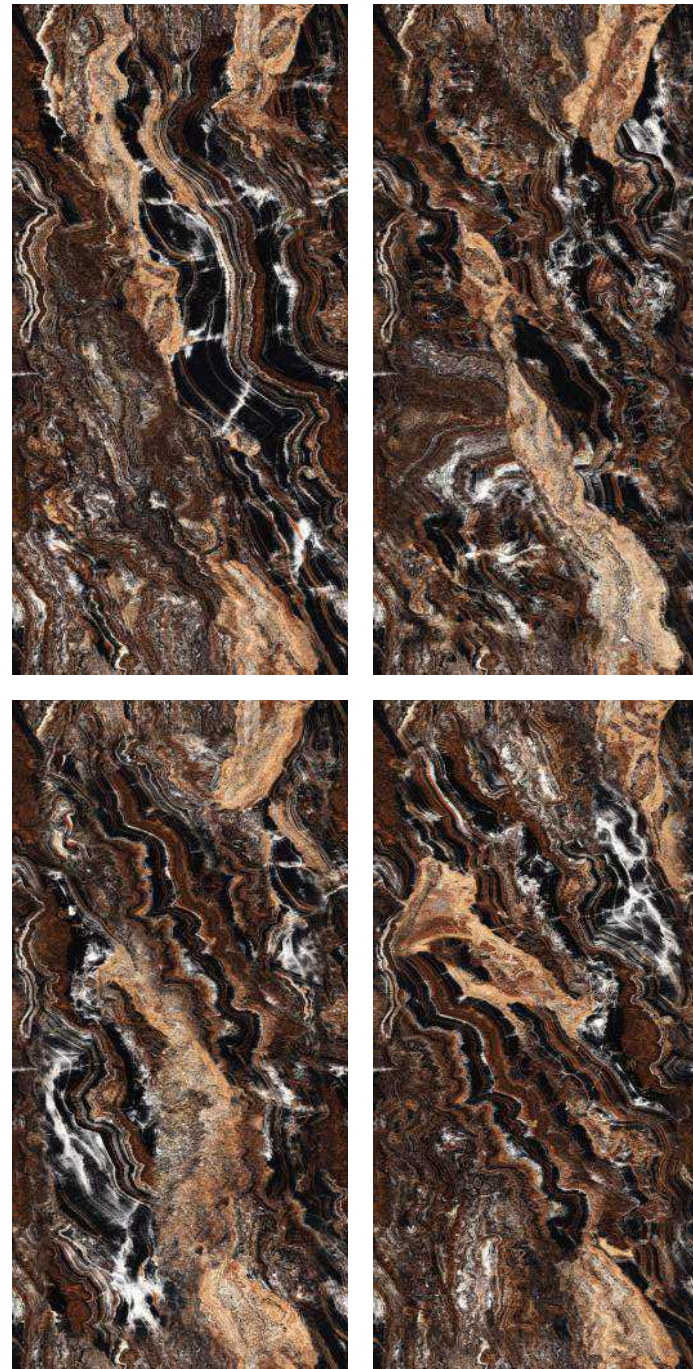

SIZE
**600X
1200MM**

FINISH
**SUPER
HIGH GLOSS**

RANDOM 04

Super
**HIGH
GLOSS** 

DESIGN

**BULGARIA
BLACK**

SIZE

**600X
1200MM**