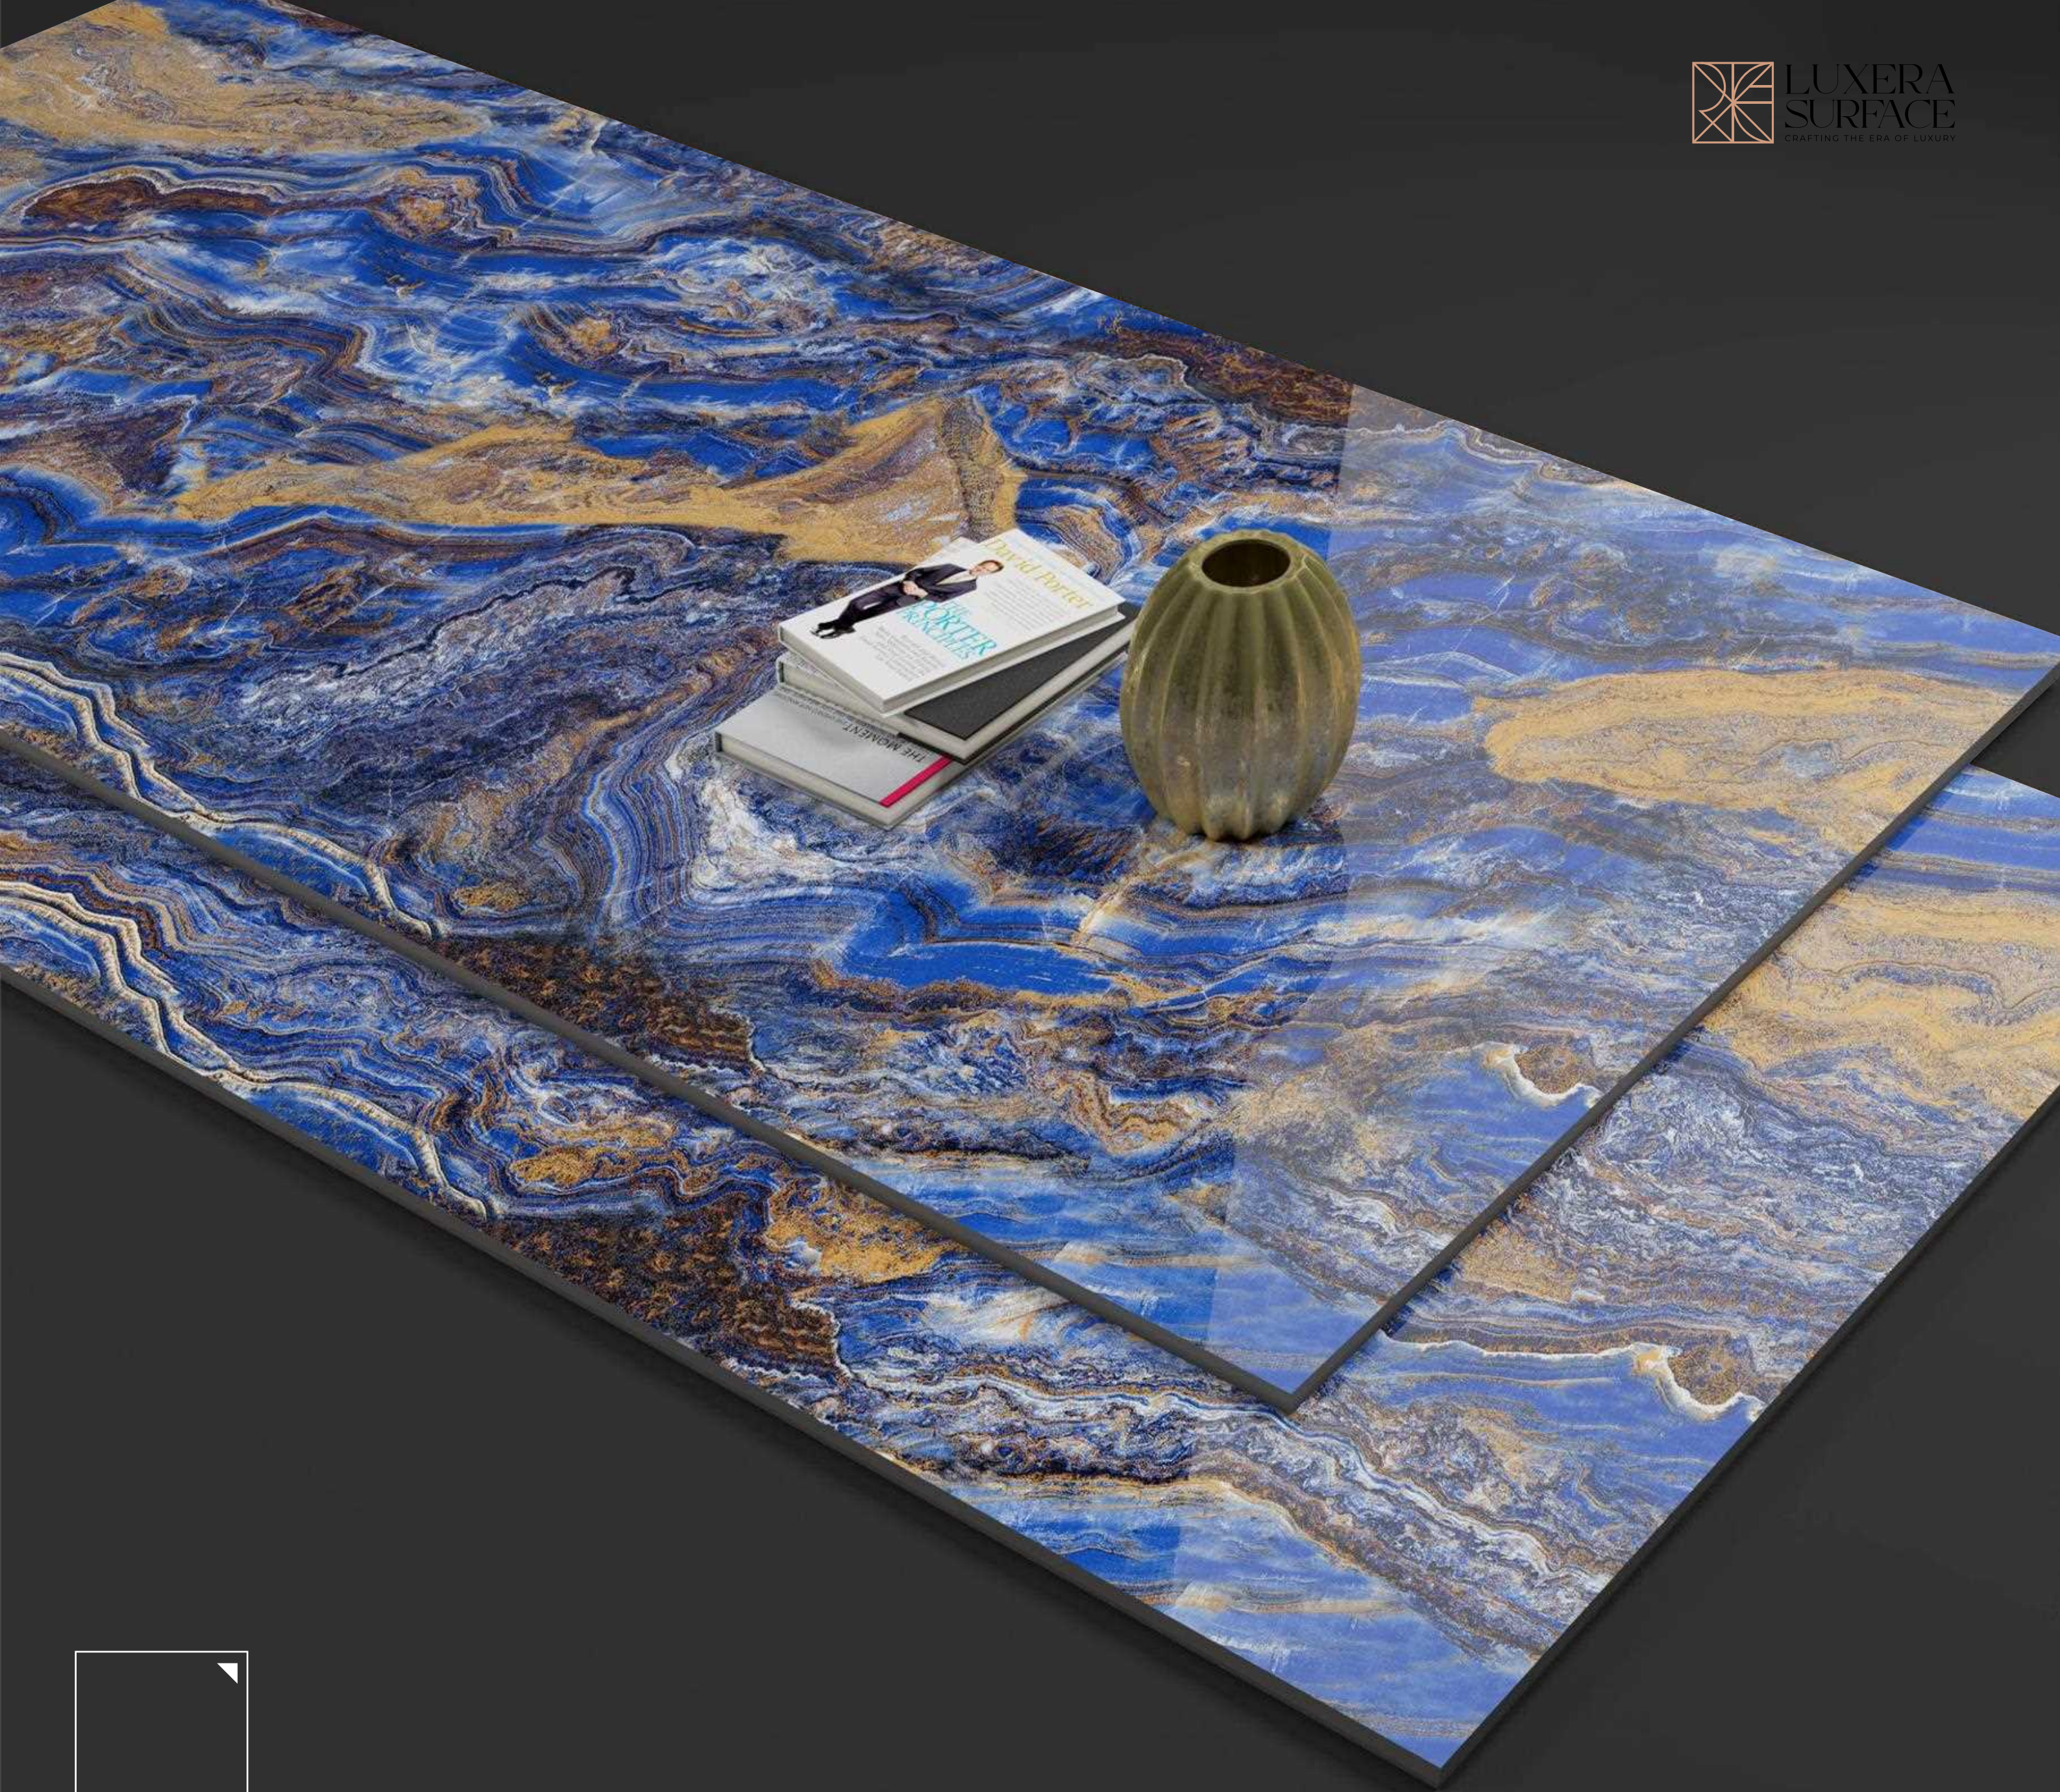

DESIGN

**BULGARIA
BLUE**

SIZE

**600X
1200MM**

FINISH

**SUPER
HIGH GLOSS**

**BACK TO
INDEX** 

600x
1200MM