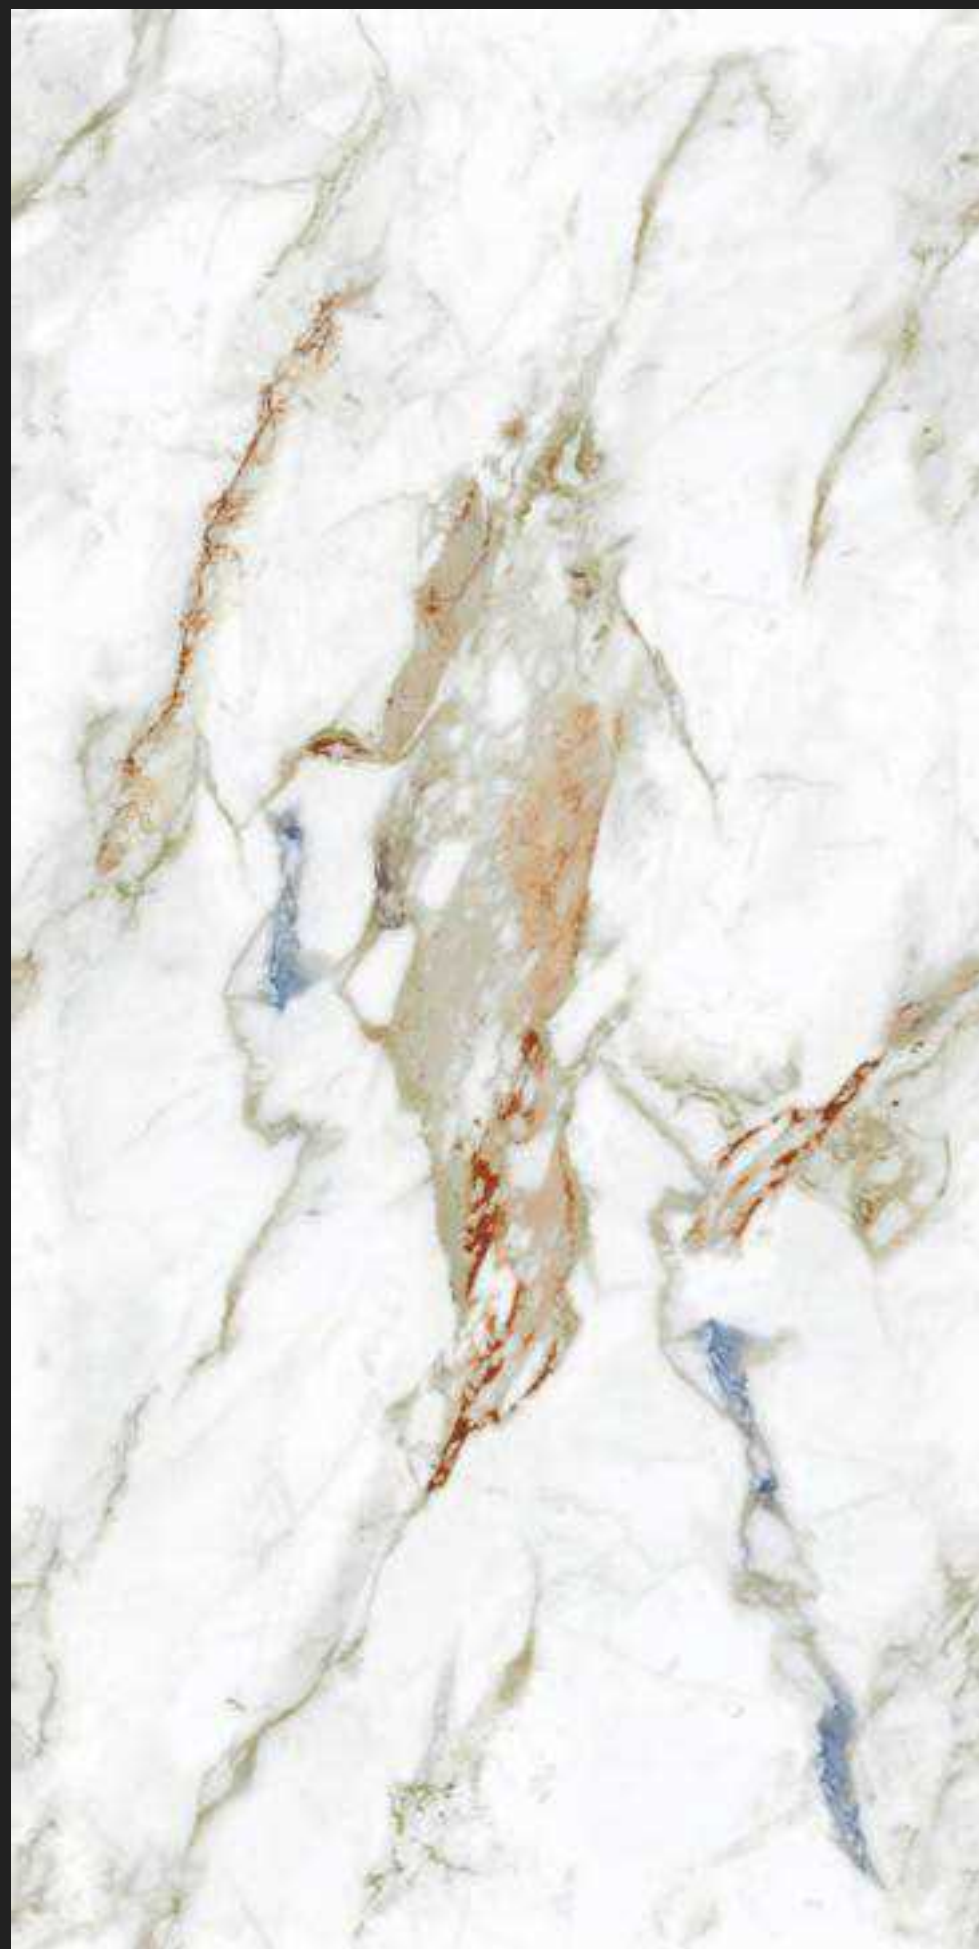

RANDOM 03

Super
**HIGH
GLOSS**

DESIGN

**FRANK
PISOS**

SIZE

**600X
1200MM**

FINISH

**SUPER
HIGH GLOSS**