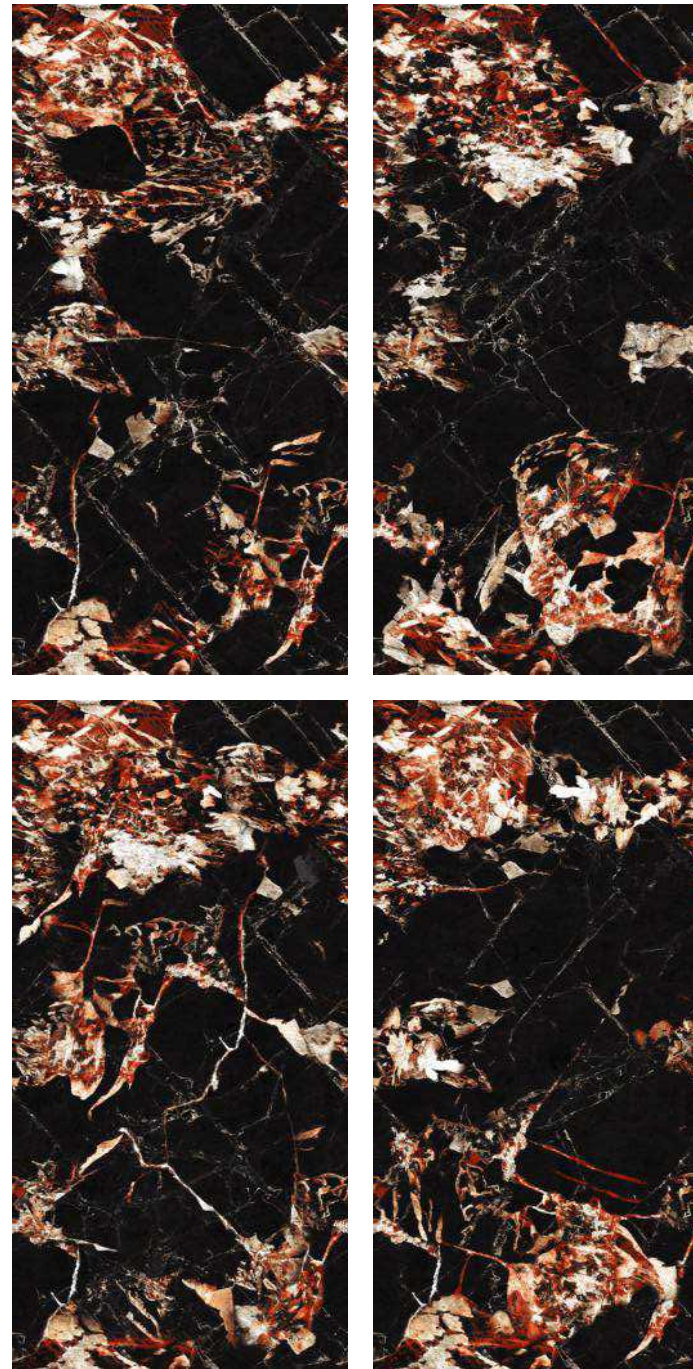

RANDOM 04

Super
**HIGH
GLOSS**

DESIGN

**LAVIS
RED**

SIZE

**600X
1200MM**

FINISH

**SUPER
HIGH GLOSS**