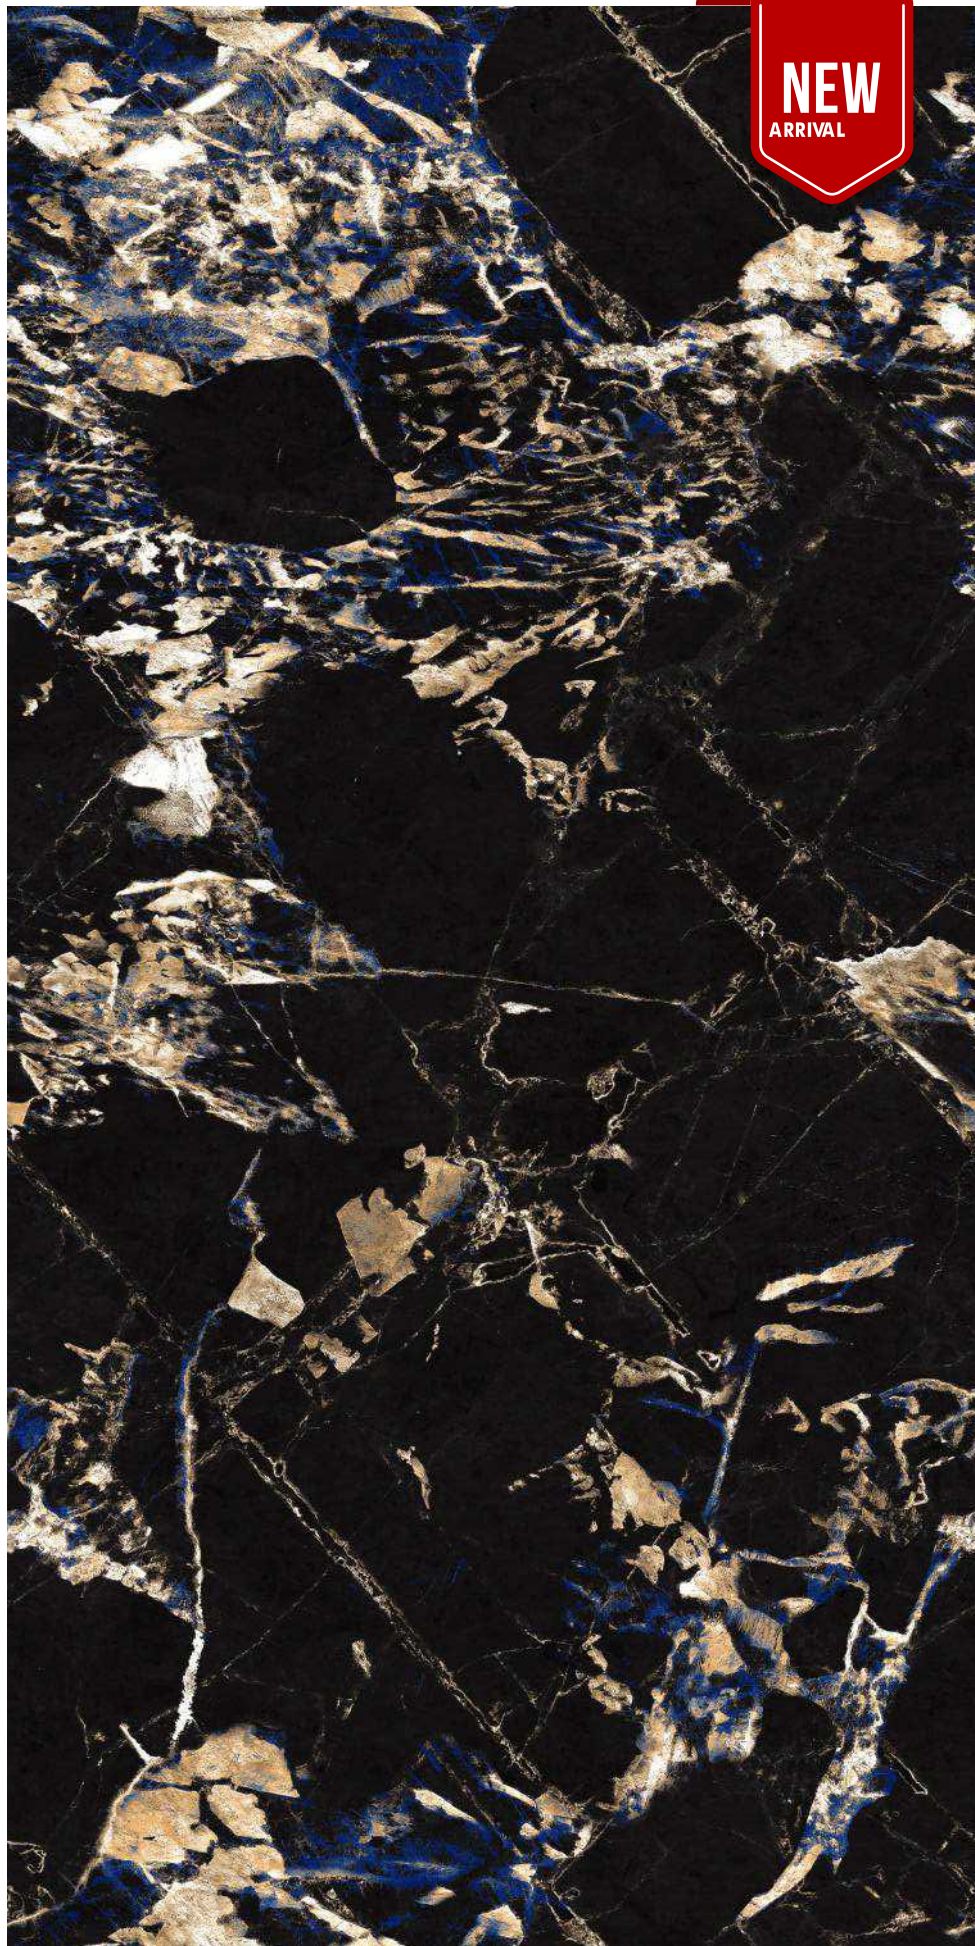

RANDOM 04

Super
**HIGH
GLOSS**

DESIGN

**LAVIS
BLUE**

SIZE

**600X
1200MM**

FINISH

**SUPER
HIGH GLOSS**