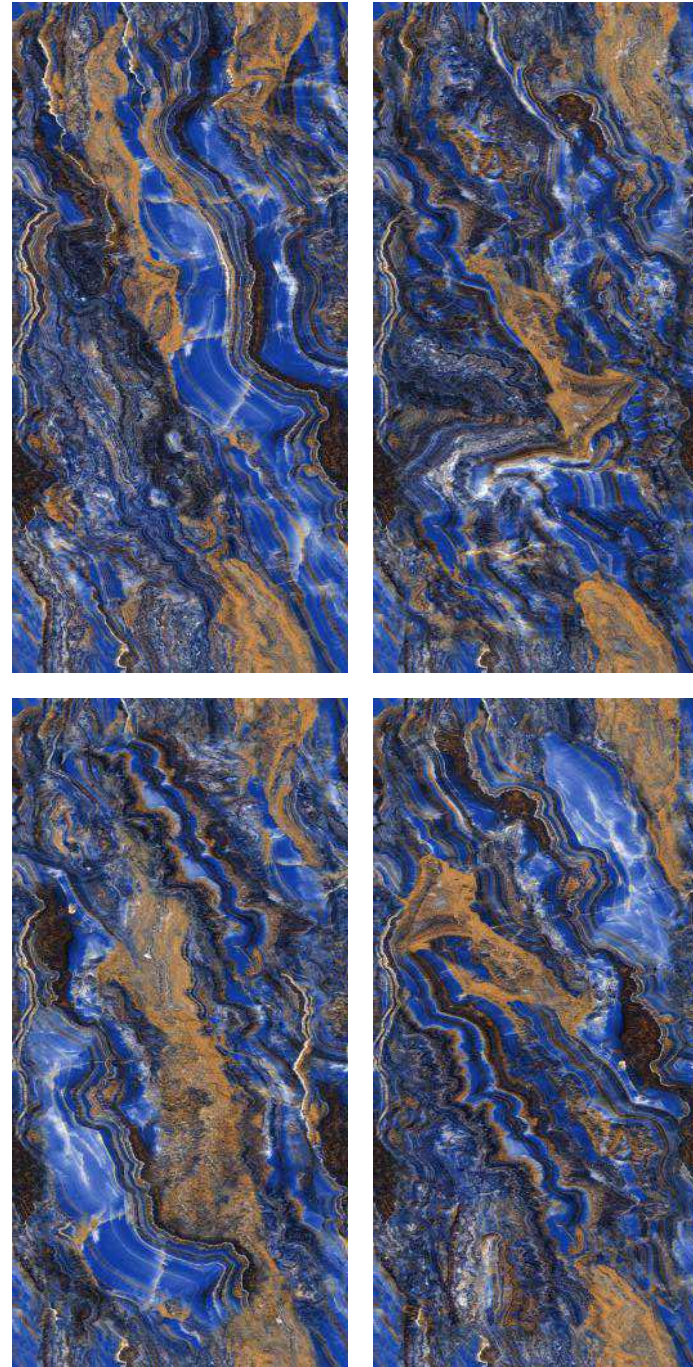

FINISH

**SUPER
HIGH GLOSS**

**BACK TO
INDEX** 

600x
1200MM

BULGARIA BLACK

BULGARIA BLACK

RANDOM 04

Super
**HIGH
GLOSS** 