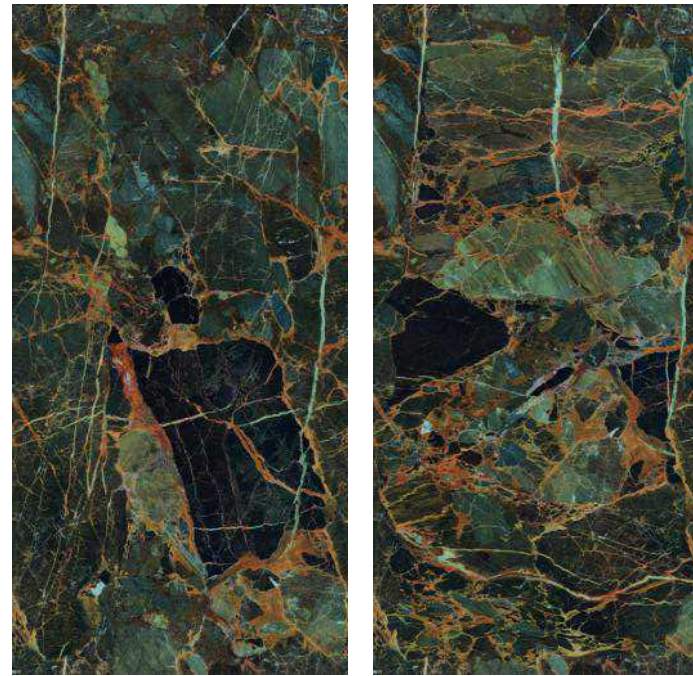

DESIGN

**ROSA
AURORA**

SIZE

**600X
1200MM**

FINISH

**SUPER
HIGH GLOSS**

RANDOM 04

Super
**HIGH
GLOSS** 