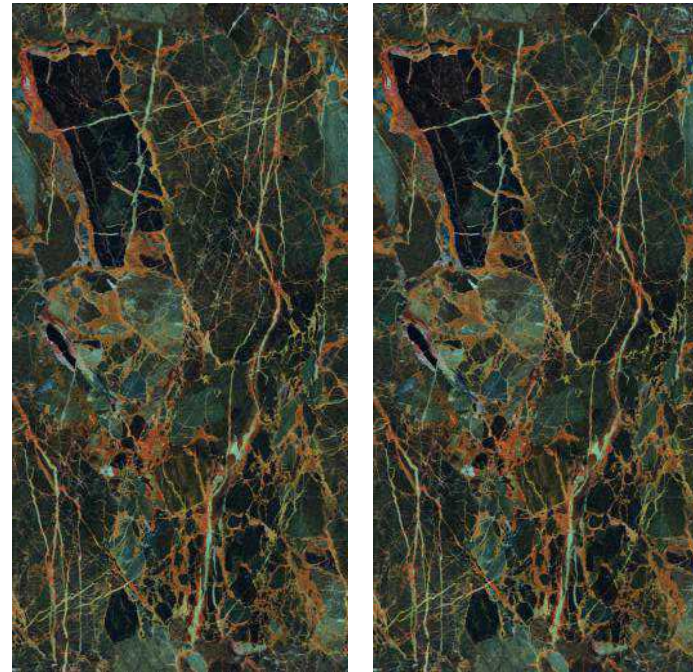

DESIGN

**ROSA
AURORA**

SIZE

**600X
1200MM**

FINISH

**SUPER
HIGH GLOSS**

RANDOM 04

Super
**HIGH
GLOSS** 