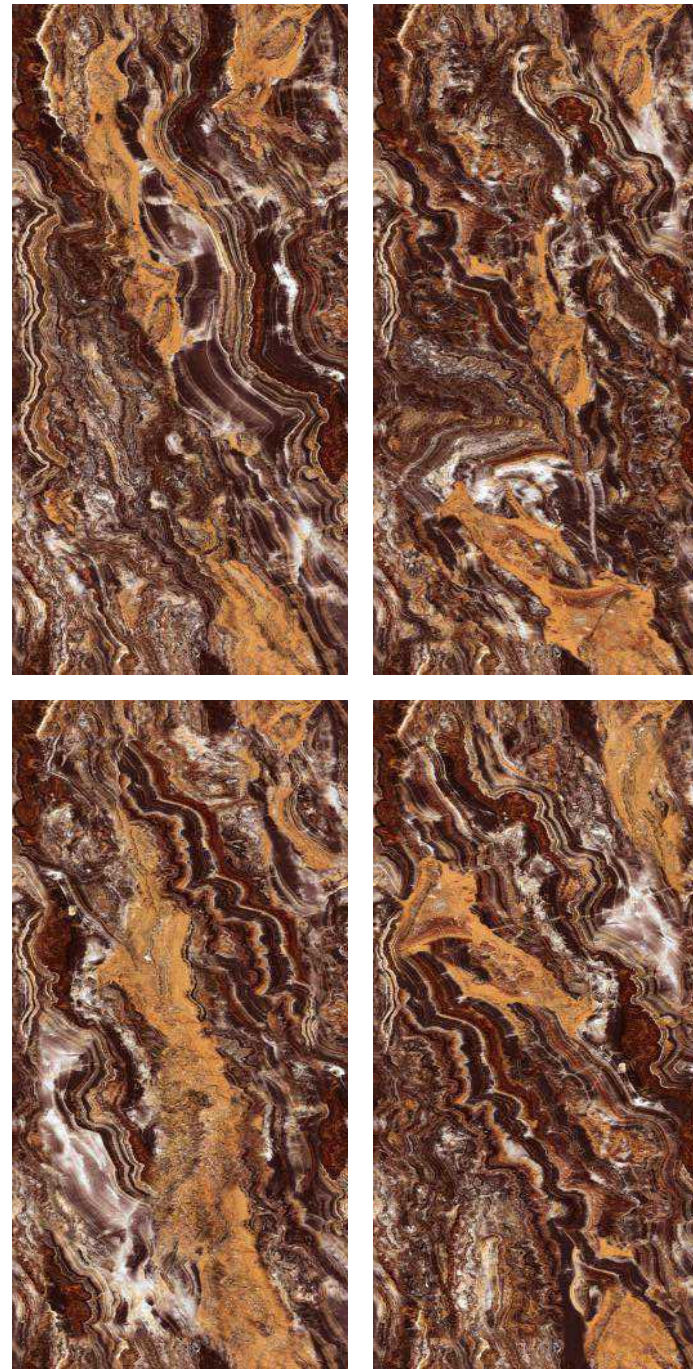

RANDOM 04

Super
**HIGH
GLOSS**

DESIGN

BULGARIA BROWN

SIZE

**600X
1200MM**

FINISH

**SUPER
HIGH GLOSS**

**BACK TO
INDEX**