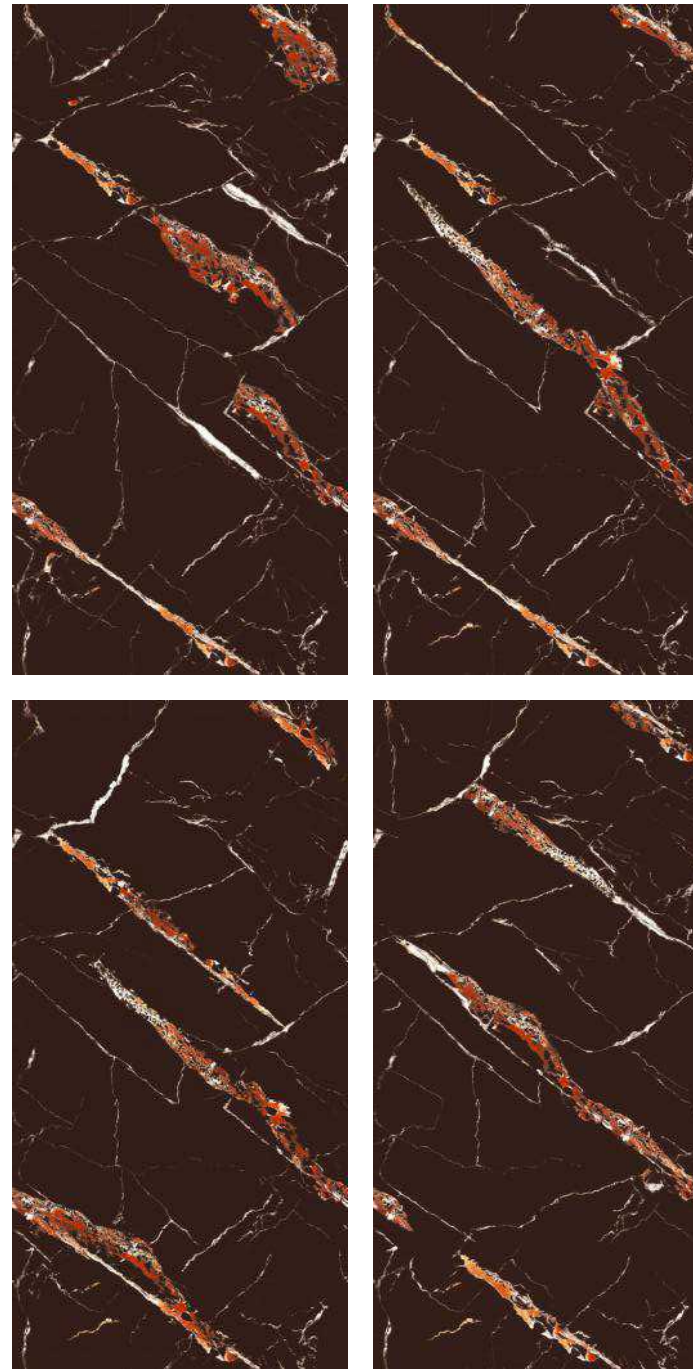

RANDOM 04

Super
**HIGH
GLOSS**

DESIGN

**REZORTA
RED**

SIZE

**600X
1200MM**

FINISH

**SUPER
HIGH GLOSS**