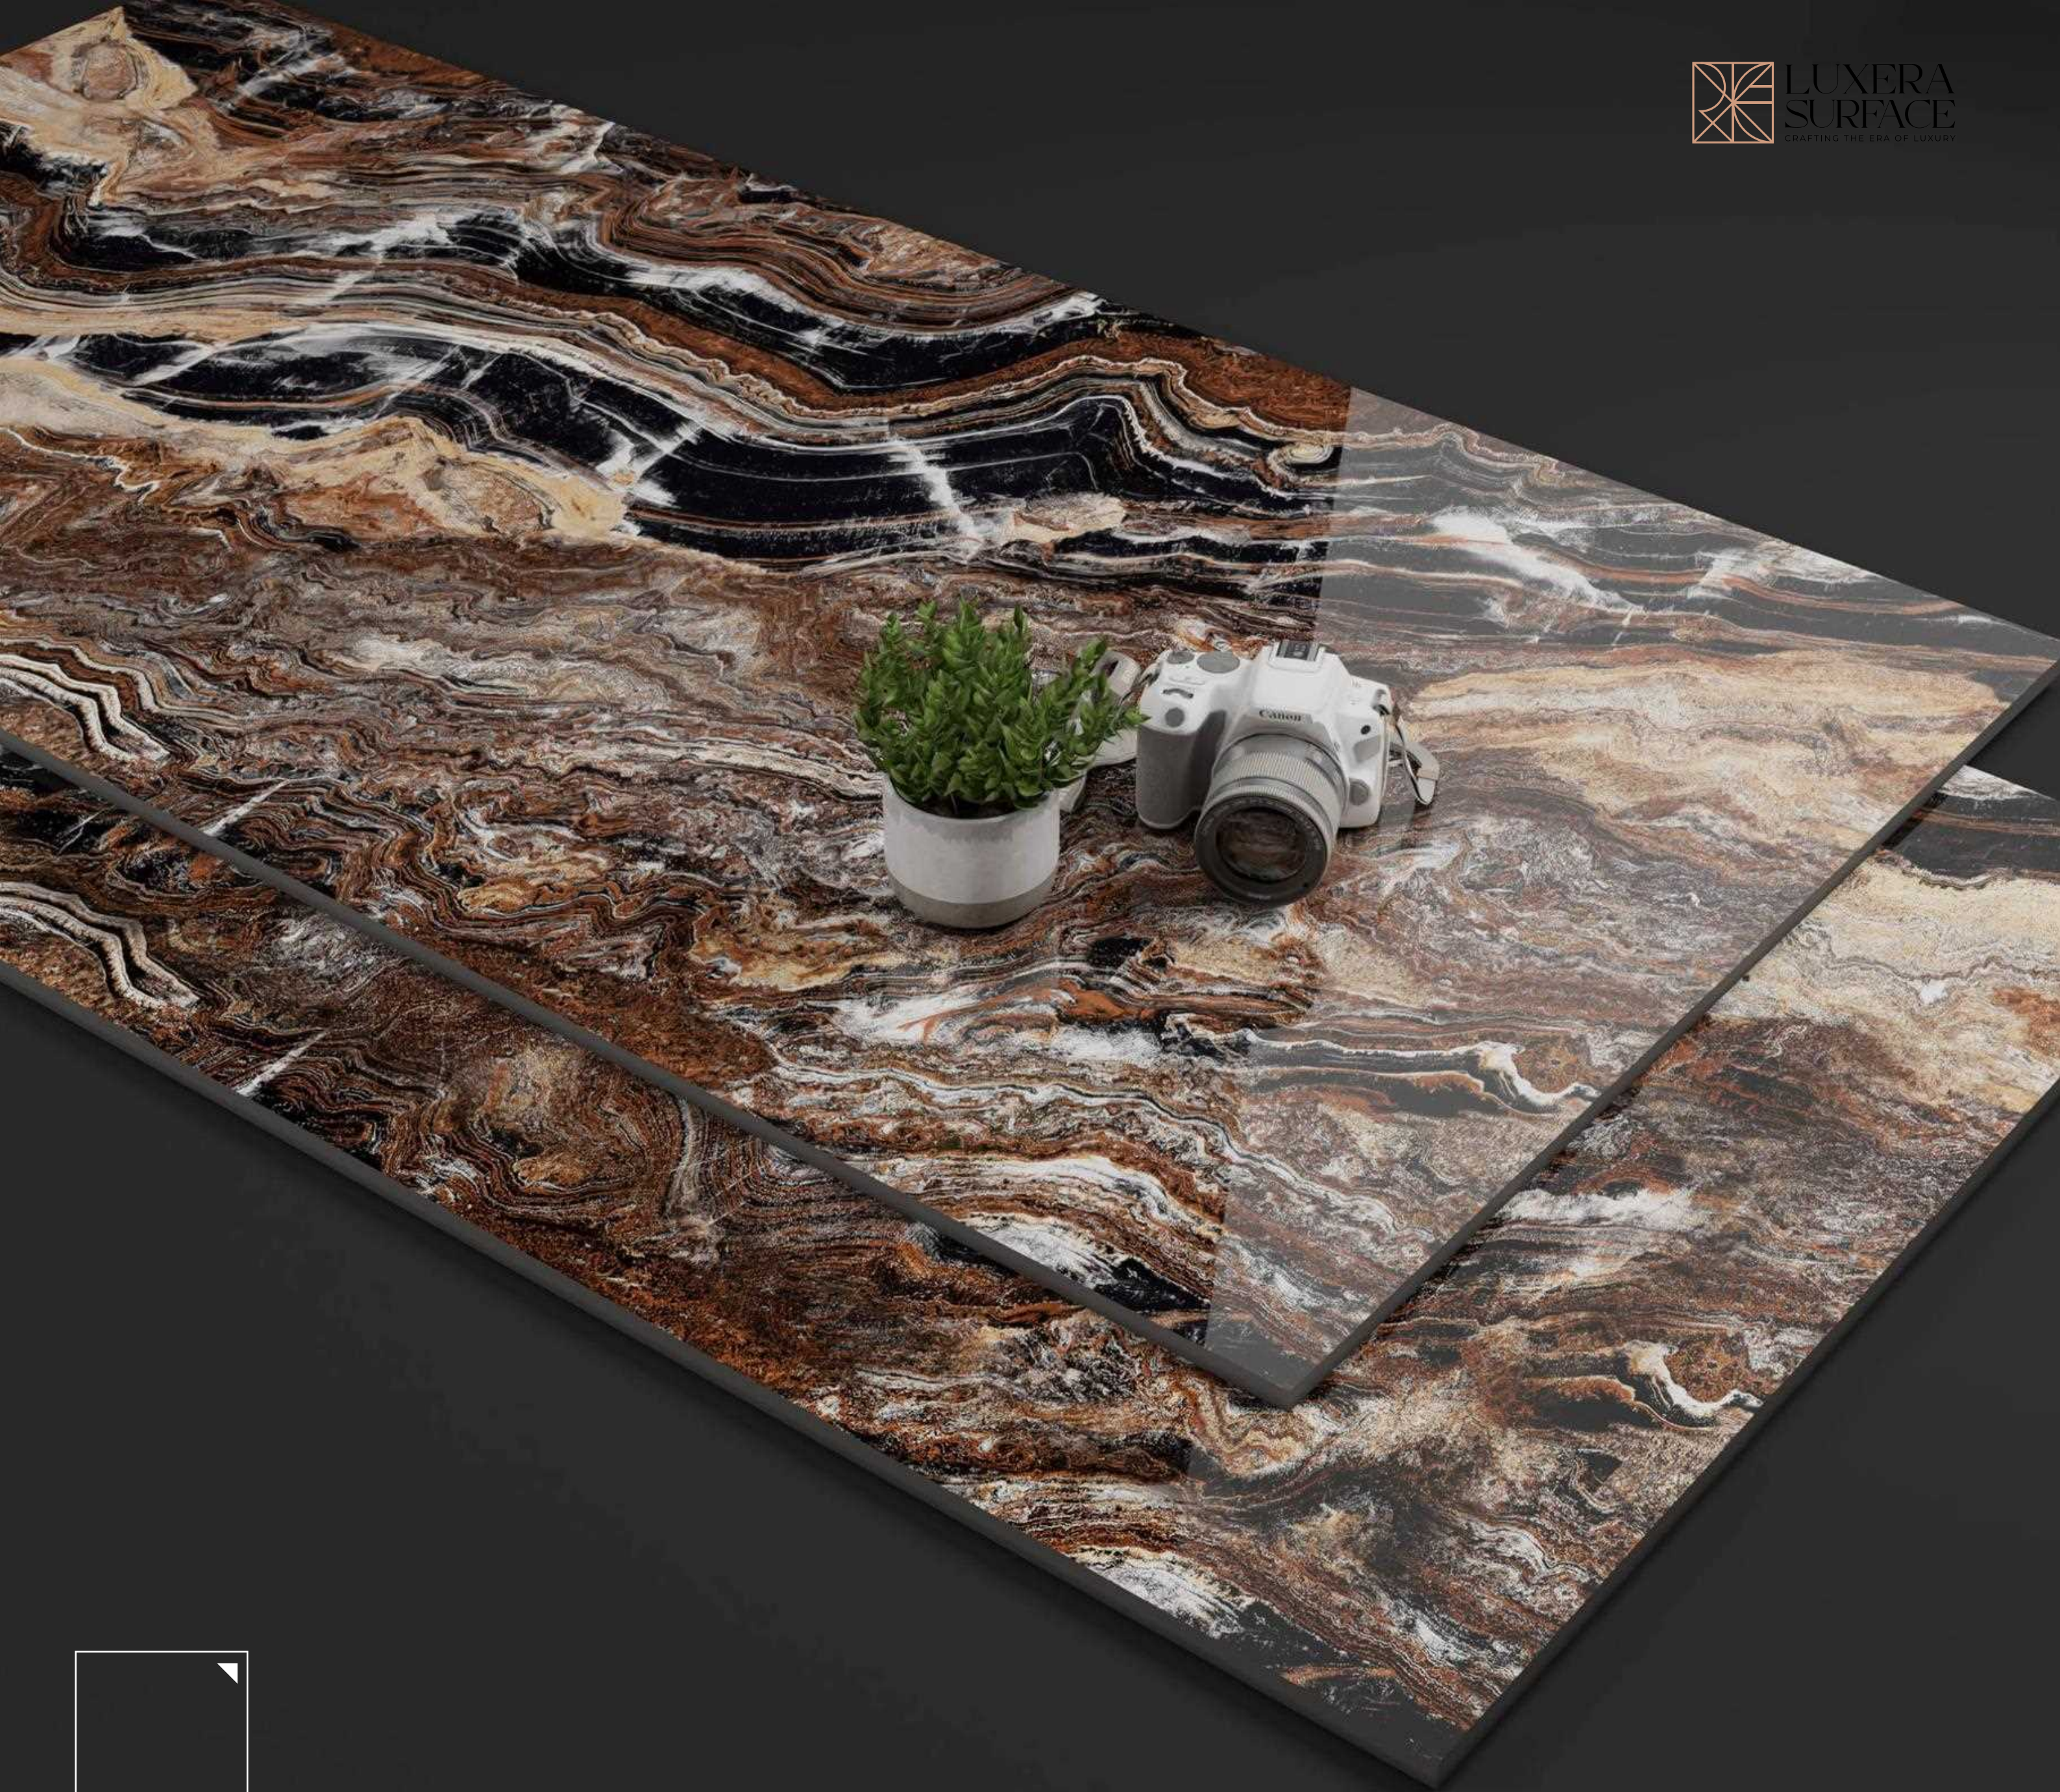

600x
1200MM

BULGARIA BLACK