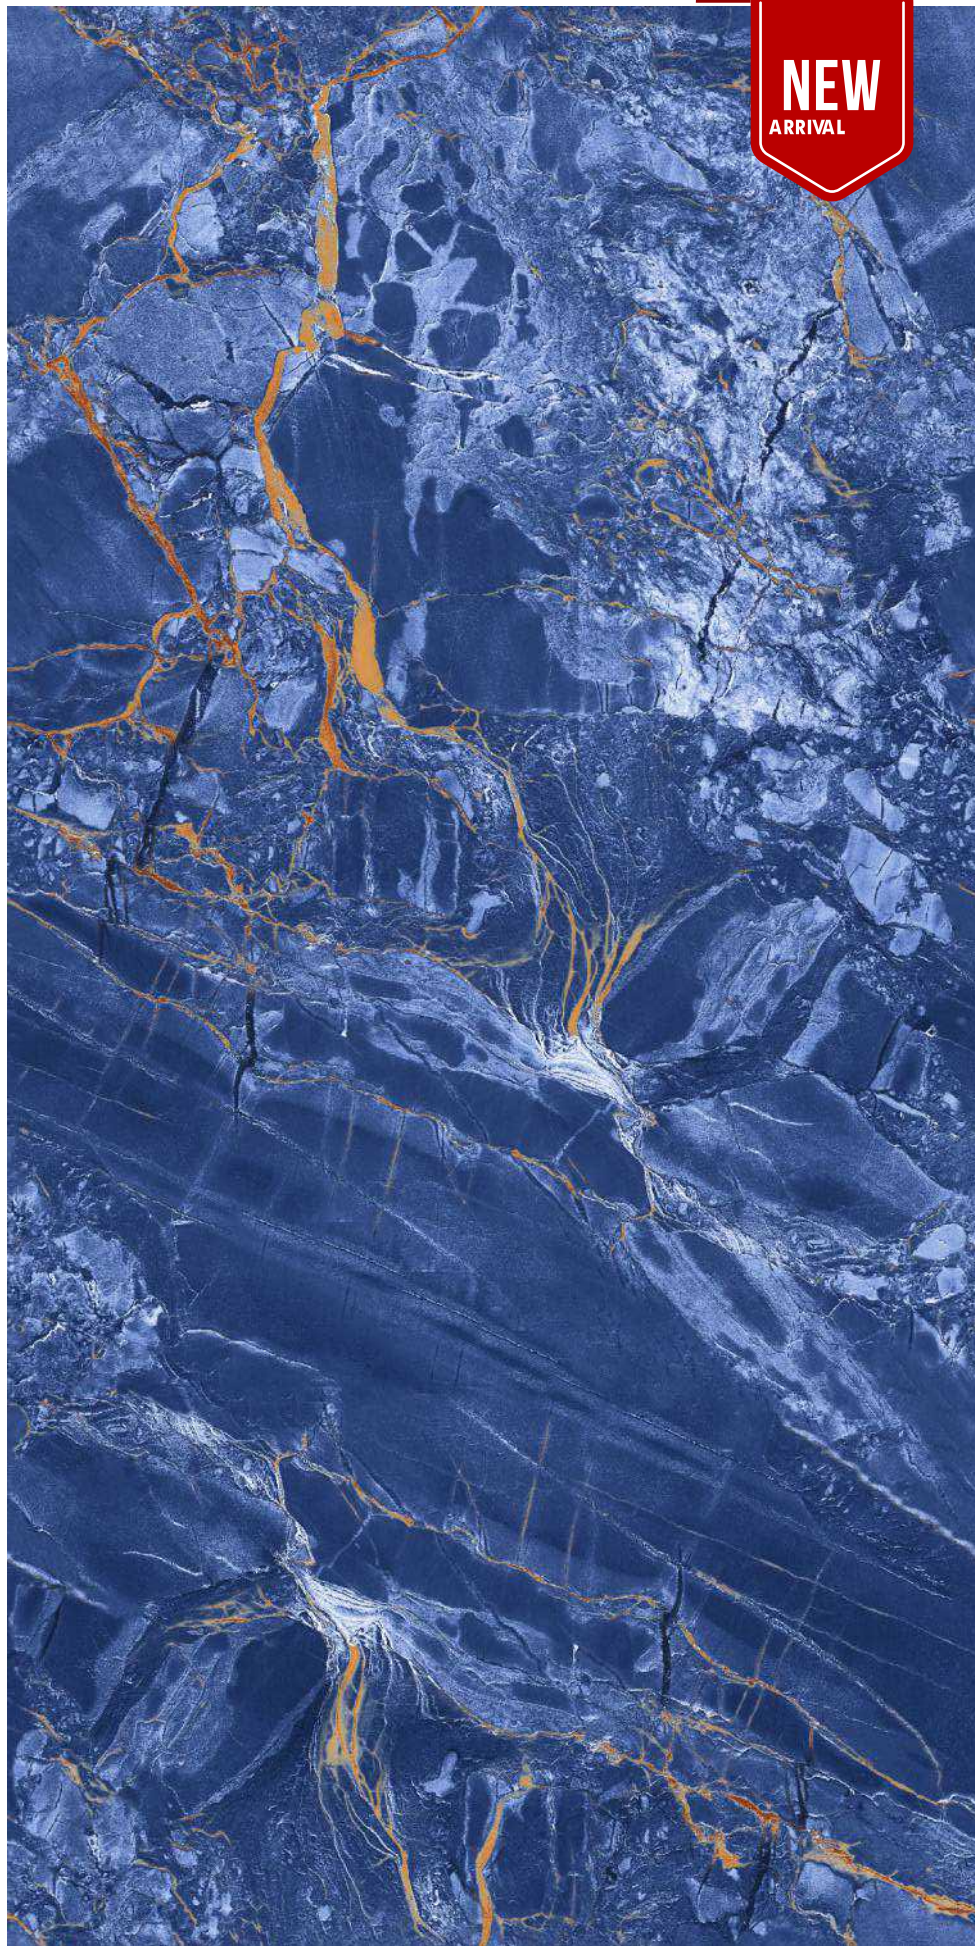

DESIGN

**MAJESTIC
GOLD**

SIZE

**600X
1200MM**

FINISH

**SUPER
HIGH GLOSS**

LUXERA
SURFACE
CRAFTING THE ERA OF LUXURY

NEW
ARRIVAL